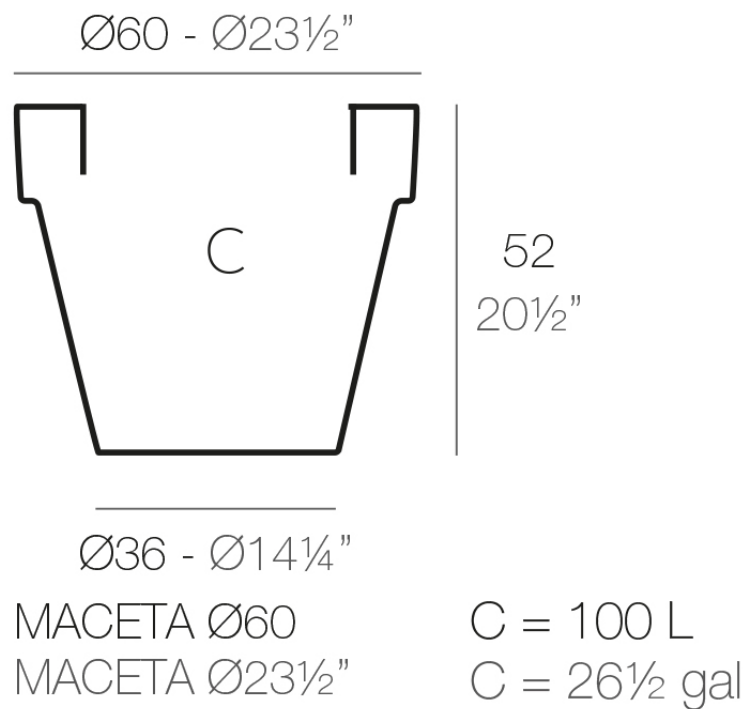

Info

Description

Pot made of polyethylene resin by rotational moulding. 100% Recyclable. Item suitable for indoor and outdoor use. Available in different finishes.

Weight: 2 Kg

Finishes

finishes

SIMPLE
Ref. 40160