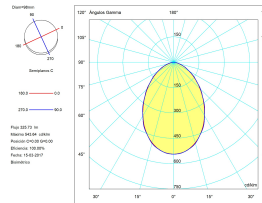

LUMINOTECHNIC FEATURES

Light source: LED

CRI: 80

MacAdam steps: 3

Photobiological risk: RG0

VENTILATION FEATURES

Power used: 6.6W

Service value measurement standard: EN 60879:2019

LOGISTICS

Net weight (kg): 1.45

Packaged weight (kg): 1.77

Packaging: 150mm x 150mm x 430mm