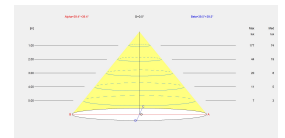

LUMINOTECHNIC FEATURES

Light source: LED

CRI: 80

MacAdam steps: 3

Photobiological risk: RG0

VENTILATION FEATURES

Power used: 6.6W

Service value measurement standard: EN 60879:2019

LOGISTICS

Net weight (kg): 1.45

Packaged weight (kg): 1.77

Packaging: 150mm x 150mm x 430mm