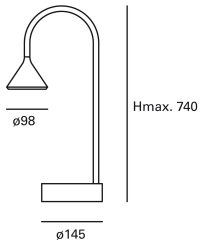

Ding

DE-0271-NEG

Table lamp IP20 Ding LED 4.8W 3000K Black 326lm

TECHNICAL FEATURES

Power (W) : 4.8W

Total power consumption of light (W) : 6.6W

Real lumens : 326

Real lm/W : 49

Correlated Colour Temperature (CCT) : LED warm-white 3000K

Dimming protocol : ON-OFF

Lens / reflector angle : FLOOD 79°

Structure material : Aluminium, Polycarbonate

Structure finish : Black

Diffuser material : Polycarbonate

Packaged weight (kg): 1.77

Packaging: 150mm x 150mm x 430mm