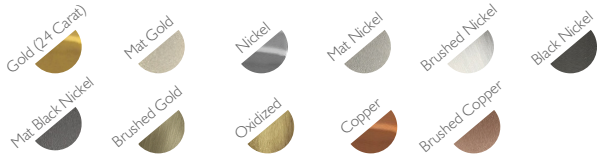

TPOLOGY | SUSPENSION

NAME | Cielo
REF | 9741.9

DIMENSIONS (approx.)

Height: 180 cm | 70.9 in Diameter: 120cm | 47.2 in

WEIGHT

Net Weight: 70kg | 154.3 lbs Gross Weight: 112kg | 246.9 lbs

LAMPS

Number: 27 Type: 40W max | G9

PACKING (approx.)

Dimension: 127x127x102 cm | 50x50x40.2 in

METAL FINISHING

Lacquered \\ Shine or mat \\ All RAL colours available

- CE - Products manufactured according the European norm of security EN 60 598-1.
- F - Products adjusted for instalation in surfaces normally inflammable.
- - Products of class II. The electric isolation is double or reinforced.
- ⚡ - Products with the possibility of instalation of low-energy consumption bulbs.