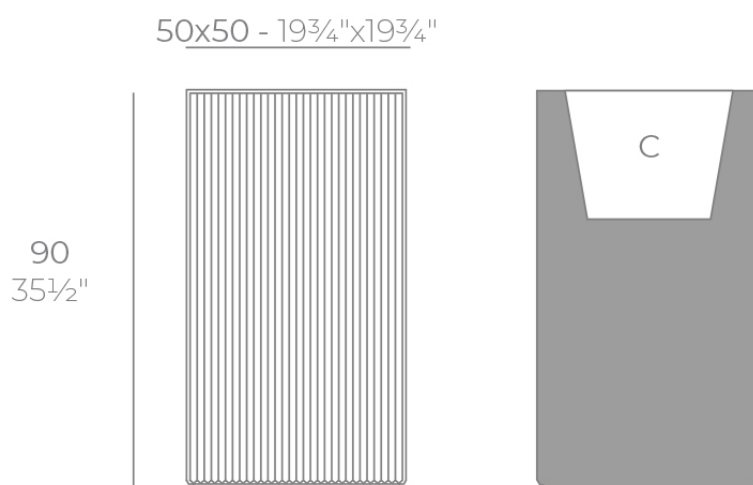

Products / Planters / Gatsby Prisma Planter 50x50x90

Gatsby prisma planter 50x50x90

by Ramón Esteve

The Gatsby collection, designed by Ramón Esteve for Vondom, recalls the Art Déco lighting. Those crazy twenties. “Something new, extraordinary, beautiful, simple but sophisticatedly designed” said Francis Scott Fitzgerald about his aims for the novel he was about to write. The Great Gatsby was born in an age of prosperity, parties and excess. They called it “the American Dream”.

Info

Description

Weight: 18.5 Kg

GATSBY Cubo Alto
GATSBY Hight Cube
ref. 54430
C= 40x40x40 15³/₄"x15³/₄"x15³/₄"
48 L
12³/₄Gal

Finishes

finishes

BASIC

Ref. 54430A