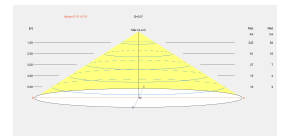

VENTILATION FEATURES

Power used: 23W

Service value measurement standard: EN 60879:2019

LOGISTICS