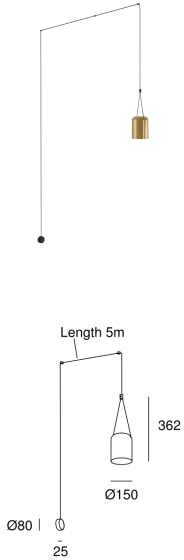

Attic Rectangular Shape

Nahrang Design

05-7388-05-DL

Wall fixture Attic Rectangular Shape E27 23W Black Gold

TECHNICAL FEATURES

IP20

Power (W) : Max. power 23W

Total power consumption of light (W) : 23W

Structure material : Aluminium

Structure finish : Black, Gold

Max. size of light bulb : 120/100 mm

Recommended light bulb : E27

Smart Compatible

- 71-8219-00-00: Light For Life
- 71-A697-00-00: Casambi

Voltage / frequency : 100-240V/50-60Hz

Max. temperature : 25°C

Warranty : 5 Years

Energy efficiency : Light bulb not included

LUMINOTECHNIC FEATURES

Lampholder: 1 x E27

VENTILATION FEATURES

Power used: 23W

Service value measurement standard: EN 60879:2019