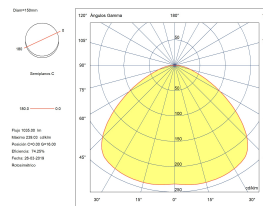

VENTILATION FEATURES

Power used: 23W

Service value measurement standard: EN 60879:2019

LOGISTICS