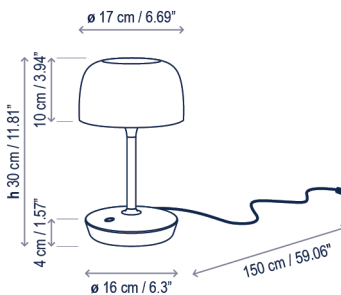

Bol M/30

Diseño / Design:
Estudi Manel Molina / 2022

Tipología: Mesa
Typology: Table lamp

Ambiente: Interior
Environment: Indoor

Descripción técnica / Technical description:

Peso Neto: Consultar
Net Weight: Consult

1 Caja/Box | Consultar / Consult
Peso bruto: Consultar/Gross Weight: Consult

Materiales: Aluminio, Latón, Acero, Policarbonato
Materials: Aluminum, Brass, Steel, Polycarbonate

Luz directa e indirecta
Direct and indirect diffused light