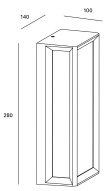

Thomas

PX-0148-ANT

Wall fixture IP44 Thomas E27 23W Urban grey

TECHNICAL FEATURES

IP44 IK10

Power (W) : Max. power 23W

Total power consumption of light (W) : 23W

Structure material : Aluminium, Polypropylene

Structure finish : Urban grey

Diffuser material : Polycarbonate

Diffuser finish : Opal white

Max. size of light bulb : /50 mm

Recommended light bulb : E27

Voltage / frequency : 100-240V/50-60Hz

Warranty : 5 Years

LOGISTICS

Net weight (kg): 1.4

Packaged weight (kg): 1.58

Packaging: 230mm x 135mm x 95mm

8 Un