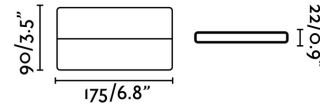

Specifications

Bulb:	LED 13W 3000K 787Lm CRI>80
Bulb included:	Yes
Transformer:	Driver
Transformer included:	Yes
Voltage:	220-240V
IP:	54
Class:	I
Material:	Die cast aluminium and opal glass diffuser
Designer:	
Length:	175 mm
Net Width:	22 mm
Height:	90 mm
Net Weight:	0.60 kg
Volume:	0.00081 m3