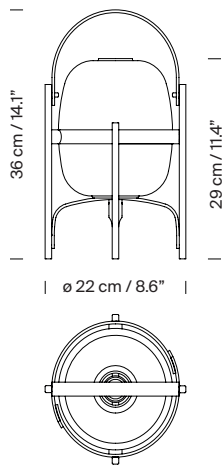

General description:

Available in two versions: cherry wood structure and white opal glass lampshade. or sumatran pine wood structure and white opal polyethylene lampshade.
Electric cable length: 1,40 m / 55.1"

Light source:

Recommended light source:
LED bulb: 6 W
Other light sources: Máx. 40 W
E27 - E26
(Max. hgt. 105 mm / 4.1")

Light source not included.
Compatible with bulbs of the Energy efficiency class (E.E.C): A+ ... E.
Suitable only for indoor use.
Always use the light source recommended or equivalent.

Model: sizes in cm

Collection:

Table lamps

Cesta

Cestita

Cesta Batería

Cesta Metálica

Cestita Metálica