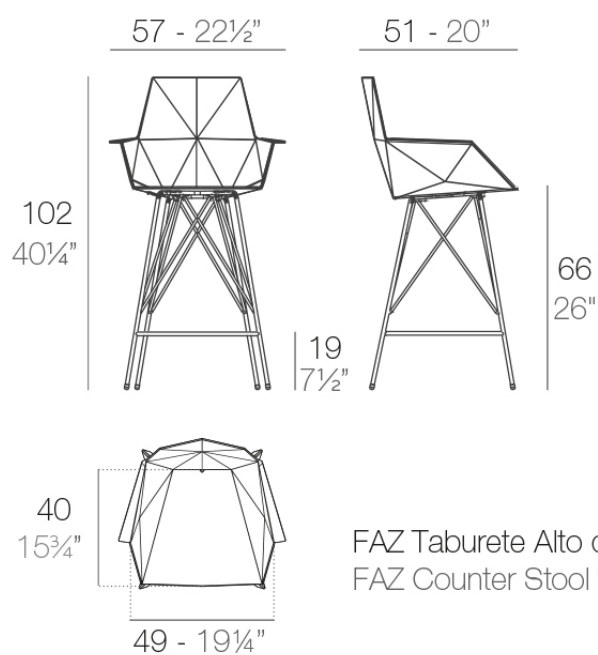

Faz bar stool 57x51x102cm

by Ramón Esteve

Vondom's Faz collection, designed by Ramón Esteve, is one of the firm's most iconic collections. It stands out for its modular design and sophistication, representing harmony, serenity and timelessness through mineral and emphatic shapes. Faz transforms environments with its unique combination of material and light, creating an enveloping and exclusive atmosphere.

Info

Description

Weight: 14.64 Kg

FAZ Taburete Alto con brazos 102
FAZ Counter Stool with arms 40 1/4"

Finishes

finishes

BASIC PP
Ref. 54165

white

ecru

black

Available in various colors

LACQUERED COLOR INJECTION PP
Ref. 54165F

red 3114

white 3101

anthracite 3106

black 3102