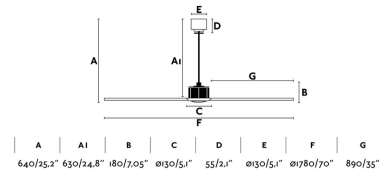

Recommended bulb:

Description of recommended Bulb:

Length: 1780 mm

Net Width: 1780 mm

Height: 640 mm

Net Weight: 7.26 kg

Volume: 0.05412 m³