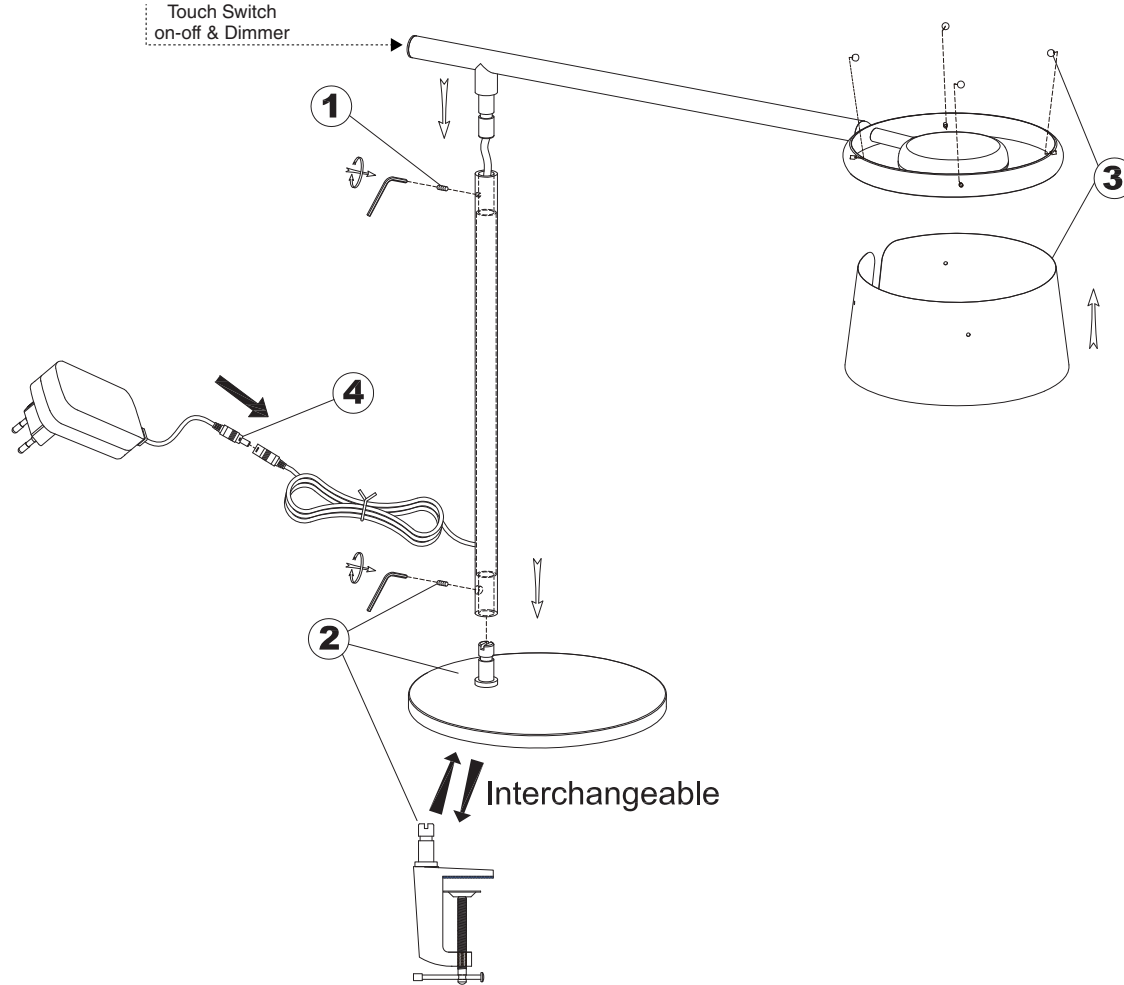

Touch Switch
on-off & Dimmer

TECHNICAL FEATURES

SMD LED 6W 2700K 25Lm ~ 400Lm incl.

**Together
we take care
of the planet**

Together we take care of the planet.

This is why we reduce paper consumption. Please refer to the safety, maintenance and warranty instructions at www.faro.es. If you cannot access it, call us at +34 937 723 965 or write to export@faro.es.