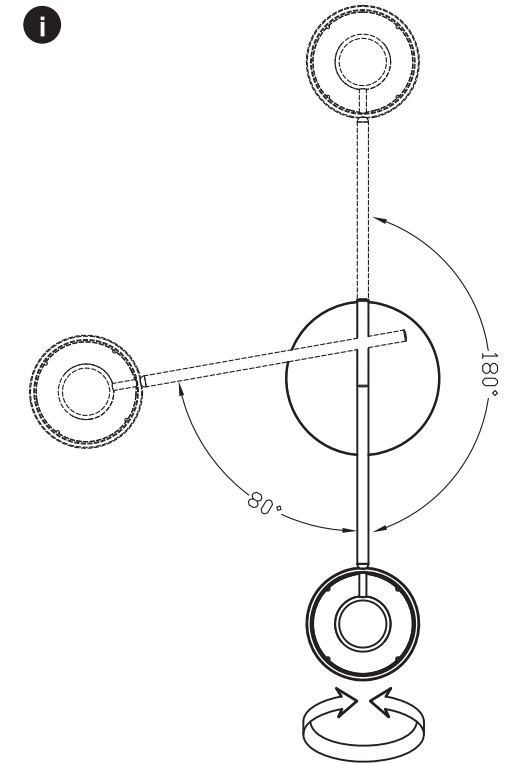

Touch Switch
on-off & Dimmer

TECHNICAL FEATURES

SMD LED 6W 2700K 25Lm ~ 400Lm incl.

**Together
we take care
of the planet**

Together we take care of the planet.

This is why we reduce paper consumption. Please refer to the safety, maintenance and warranty instructions at www.faro.es. If you cannot access it, call us at +34 937 723 965 or write to export@faro.es.