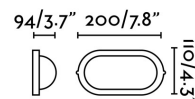

### Specifications

<b>Bulb:</b>	1 x E27 60W
<b>Bulb included:</b>	No
<b>Transformer:</b>	
<b>Transformer included:</b>	No
<b>Voltage:</b>	100-240V
<b>IP:</b>	44
<b>Class:</b>	I
<b>Material:</b>	Aluminium and translucent glass diffuser
<b>Designer:</b>	
<b>Recommended bulb:</b>	17463
<b>Description of recommended Bulb:</b>	BULB STANDARD MATT LED E27 7W 2700K 800Lm
<b>Length:</b>	200 mm
<b>Net Width:</b>	94 mm
<b>Height:</b>	110 mm
<b>Net Weight:</b>	0.70 kg
<b>Volume:</b>	0.00432 m3