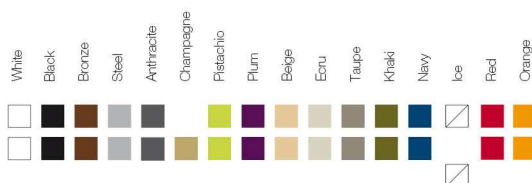

REFERENCE* REFERENCIA*

Ø14 Ø5 1/2"
28 11"
capacity 1/4 gal
capacidad 1L

VLEK Nano Pot 28
VLEK Nano Maceta 28

ReferenceX, for example 0000A ReferenciaX, ejemplo 0000A.

* A: BASIC R: AUTORRIEGO F: LACADO W:LUZ L: LEDS B: FULL WHITE G: GLASS

FINISHES ACABADOS

COLOURS COLORES

BASIC

LACQUERED / LACADO

WHITE LED / LED BLANCO

DESCRIPTION DESCRIPTION

Pot made in resin of polyethylene by rotational moulding. 100% Recyclable. Item suitable for indoor and outdoor use. Available with different finishes.