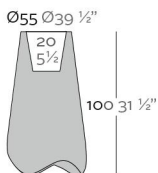

VLEK Planter
VLEK Maceta

FINISHES ACABADOS

COLOURS COLORES	White	Black	Bronze	Steel	Antracite	Champagne	Platachío	Flum	Beige	Esru	Taupe	Khaki	Navy	Ice	Red	Orange
BASIC, SELF-WATERING / AUTORRIEGO	☐	☐	☐	☐	☐	☐	☐	☐	☐	☐	☐	☐	☐	☐	☐	☐
LACQUERED / LACADO	☐	☐	☐	☐	☐	☐	☐	☐	☐	☐	☐	☐	☐	☐	☐	☐
LIGHT / LUZ, LED RGB, LED DMX, BATTERY BATERÍA	☐	☐	☐	☐	☐	☐	☐	☐	☐	☐	☐	☐	☐	☐	☐	☐

Type plug available Tipo de plug disponible