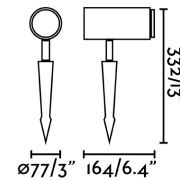

PLOM LED Dark grey projector with spike

Ref. 70913

LED spike for outdoor lighting made of aluminum. PLOM it is ideal to light up gardens and terraces, focusing its light wherever you need. This lamp can be adjusted. The light beam can be regulated thanks to the telescopic opening system.

Specifications

Bulb:	CREE LED 7W 3000K 636Lm
Bulb included:	Yes
Transformer:	Driver
Transformer included:	Yes
IP:	54
Class:	I
Material:	Aluminium and PMMA diffuser
Designer:	
Length:	160 mm
Net Width:	80 mm
Height:	380 mm
Diameter:	77 Ø
Volume:	0.00475 m3