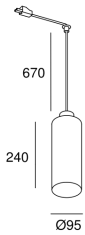

Deltatrack Cylindrical ø95mm Cable 670mm

00-8410-05-05

Francesc Vilaró

Pendant Deltatrack Cylindrical ø95mm Cable 670mm E27 40W Black

TECHNICAL FEATURES

IP20

Power (W) : Max. power 40W

Voltage / frequency : 100-240V/50-60Hz

Total power consumption of light (W) : 40W

Max. temperature : 25°C

Structure material : Steel

Warranty : 5 Years

Structure finish : Black

Diffuser material : Methacrylate

Diffuser finish : Transparent

Max. size of light bulb : 215/85 mm

Service value measurement standard: EN 60879:2019

LOGISTICS

Net weight (kg): 0.53

Packaged weight (kg): 0.82

Packaging: 105mm x 105mm x 255mm

12 Un