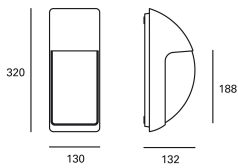

Warranty : 5 Years

Real lumens : 1263

Resistant to marine environments : Yes

Real lm/W : 55

Energy efficiency : Light bulb not included

Structure material : Polycarbonate + ABS

Structure finish : Black

Diffuser material : Polycarbonate

Diffuser finish : Opal

Max. size of light bulb : 150/55 mm

Recommended light bulb : E27

LUMINOTECHNIC FEATURES

Lampholder: 1 x E27

VENTILATION FEATURES

Power used: 23W

Service value measurement standard: EN 60879:2019

LOGISTICS

Net weight (kg): 0.55

Packaged weight (kg): 0.79

Packaging: 140mm x 140mm x 330mm