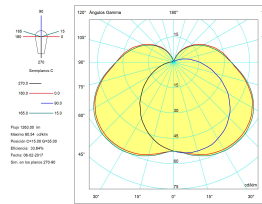

Diffuser finish : Opal

Max. size of light bulb : 150/55 mm

Recommended light bulb : E27

LUMINOTECHNIC FEATURES

Lampholder: 1 x E27

VENTILATION FEATURES

Power used: 23W

Service value measurement standard: EN 60879:2019