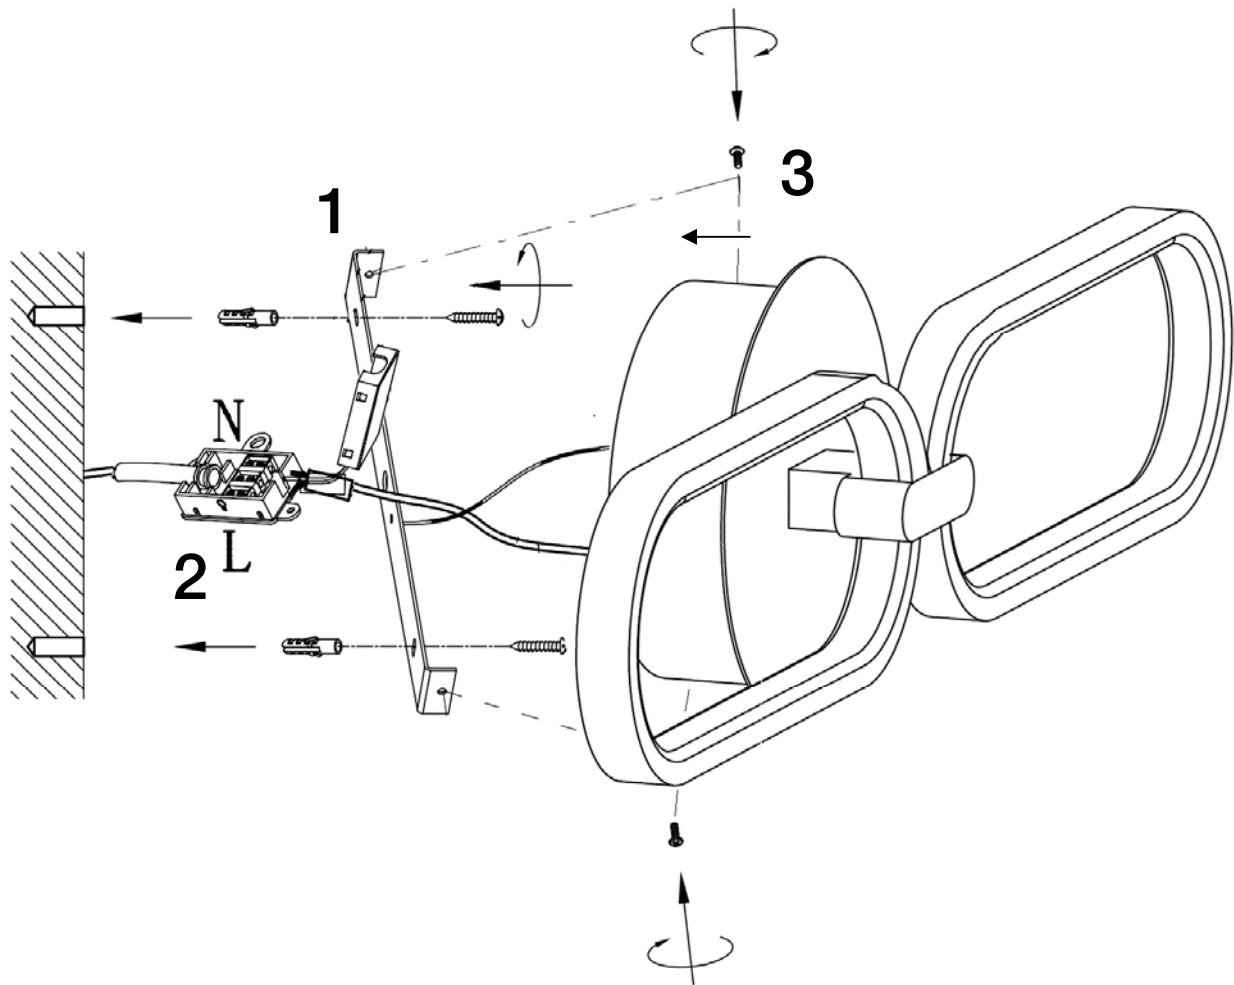

Para ver la ficha técnica de producto completa, puede usar el siguiente código QR:

You may use the following QR code to view the complete technical data sheet of the product:

If you have any technical questions, please do not hesitate to contact our technical Department.  
We are at your disposal in our email: [irodriguez@schuller.es](mailto:irodriguez@schuller.es)