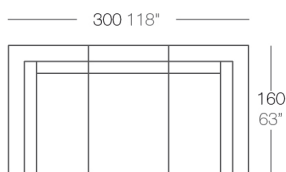

- 1 x 54028 M. Central Chaiselongue Sec. Sofa Armless Chaiselongue
- 1 x 54079 M. Izquierdo Chaiselongue Sectional Sofa Left Chaiselongue
- 1 x 54080 M. Derecho Chaiselongue Sectional Sofa Right Chaiselongue