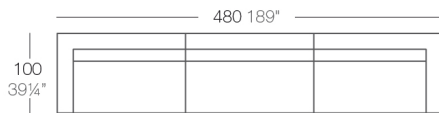

Combinations

- 1 x 54027 Módulo Central XL Sectional Sofa XL Armless
- 1 x 54024 Módulo Izquierdo XL Sectional Sofa XL Left
- 1 x 54025 Módulo Derecho XL Sectional Sofa XL Right