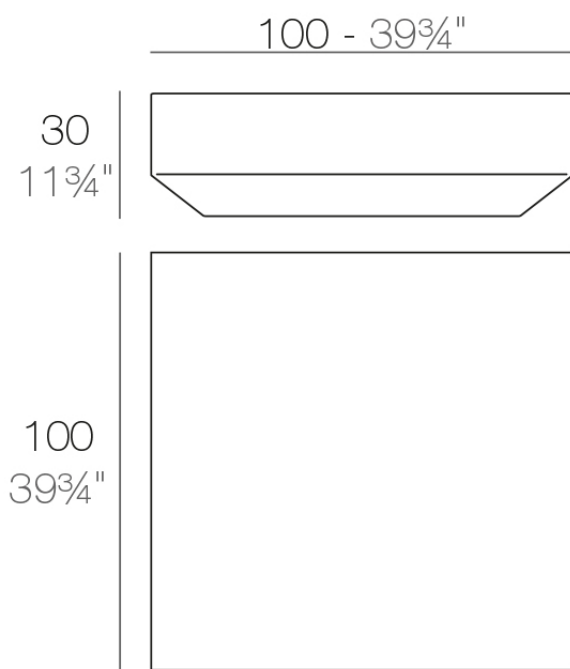

### Description

Made of polyethylene resin by rotational moulding. 100% Recyclable. Item suitable for indoor and outdoor use. Available in different finishes.

Weight: 15 Kg

VELA Mesa Baja 100 x 100  
VELA Low Table 39 3/4" x 39 3/4"