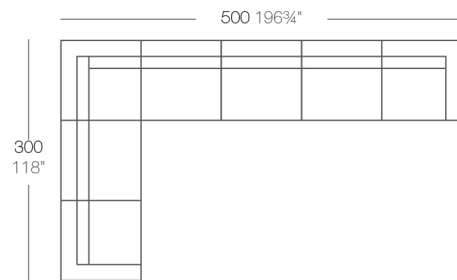

Combinations

- 1 x 54027 Módulo Central XL Sectional Sofa XL Armless
- 1 x 54024 Módulo Izquierdo XL Sectional Sofa XL Left
- 1 x 54025 Módulo Derecho XL Sectional Sofa XL Right

- 4 x 54026 Módulo Central Sectional Sofa Armless
- 1 x 54029 Módulo Esquina Sectional Sofa Corner
- 1 x 54077 Módulo Izquierdo Sectional Sofa Left
- 1 x 54078 Módulo Derecho Sectional Sofa Right

- 1 x 54028 M. Central Chaiselongue Sec. Sofa Armless Chaiselongue
- 1 x 54079 M. Izquierdo Chaiselongue Sectional Sofa Left Chaiselongue
- 1 x 54080 M. Derecho Chaiselongue Sectional Sofa Right Chaiselongue