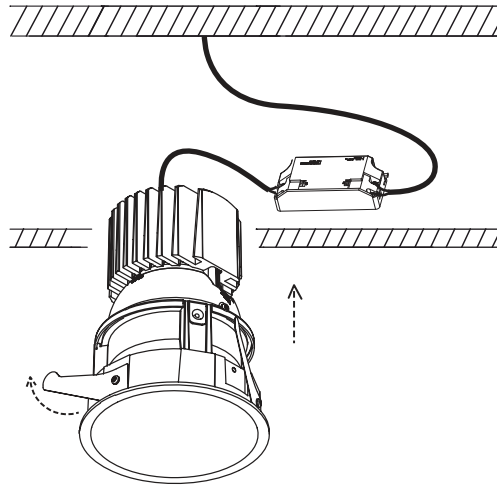

1

Ø103mm

2

3

4

Technical features • Características técnicas

light options: LED 13W 350mA incl or LED 19W 500mA incl