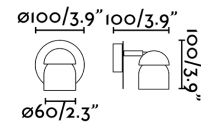

Specifications

Bulb:	1XGU10 MAX 8W LED PANTALLA RAL 7009
Bulb included:	No
Transformer:	
Transformer included:	No
Voltage:	100-240V
IP:	20
Class:	I
Material:	Steel and ABS
Designer:	FARO TEAM
Length:	100 mm
Net Width:	100 mm
Height:	100 mm
Diameter:	60 Ø
Volume:	0.00145 m3