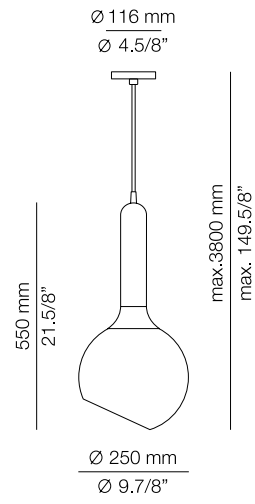

LUCK

Ximo Roca Diseño

^(ENG) A bell-shaped metal structure that holds a transparent crystal globe with a crosscut in the base, similar to an upside down fish bowl. ^(ESP) Pantalla metálica en forma de campanilla que culmina con un original globo de cristal transparente con un corte en diagonal, similar al de una pecera invertida.

315 / Space Furniture SP01 by @veronica_leali 316 / Private residence by @w_line_deco 317 / Private residence by @farrecoosta

T-2443

LED up to 20W
 Globe $\varnothing 95\text{mm}$ / E27 / 120V - 240V
 Dimmable when using dim. lamps

Finishes

- 27 WH
- 37 NI
- 44 CP

Additional

We offer custom finishes, sizes,
 and alternate lamping for projects.

Photographs may show non-standard products.

COMPOSITIONS

LUCK L73.3

LUCK R40.3