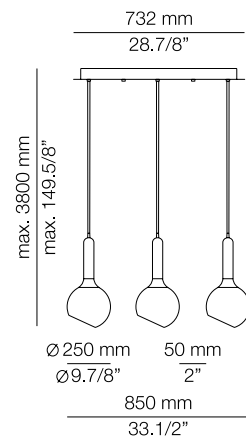

315 / Space Furniture SP01 by @veronica_leali 316 / Private residence by @w_line_deco 317 / Private residence by @farrecoosta

T-2443

LED up to 20W
 Globe $\varnothing 95\text{mm}$ / E27 / 120V - 240V
 Dimmable when using dim. lamps

Finishes

- 27 WH
- 37 NI
- 44 CP

Additional

We offer custom finishes, sizes,
 and alternate lamping for projects.

Photographs may show non-standard products.

COMPOSITIONS

LUCK L73.3

LUCK R40.3