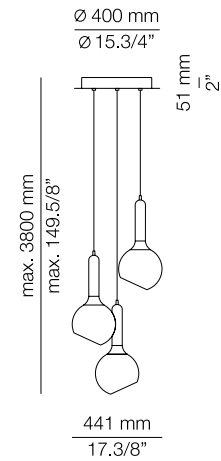

315 / Space Furniture SP01 by @veronica_leali 316 / Private residence by @w_line_deco 317 / Private residence by @farrecoosta

T-2443

LED up to 20W
 Globe $\varnothing 95\text{mm}$ / E27 / 120V - 240V
 Dimmable when using dim. lamps

Finishes

- 27 WH
- 37 NI
- 44 CP

Additional

We offer custom finishes, sizes,
 and alternate lamping for projects.

Photographs may show non-standard products.

COMPOSITIONS

LUCK L73.3

LUCK R40.3