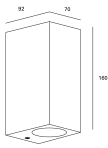

Kubo Double Emission PX-0141-NEG

Leds C4 Team

Wall fixture IP44 Kubo Double Emission GU10 7W Black

TECHNICAL FEATURES

IP44 IK10

Power (W) : Max. power 7W

Total power consumption of light (W) : 14W

Structure material : Polycarbonate + ABS

Structure finish : Black

Diffuser material : Polycarbonate

Diffuser finish : Transparent

Max. size of light bulb : 55/50 mm

Recommended light bulb : GU10

Voltage / frequency : 100-240V/50-60Hz

Warranty : 5 Years

LOGISTICS

Net weight (kg): 0.29

Packaged weight (kg): 0.36

Packaging: 80mm x 170mm x 100mm

20 Un