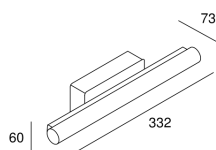

### TECHNICAL FEATURES

IP44

Power (W) : 10.8W

Total power consumption of light (W) : 13.2W

Real lumens : 880

Real lm/W : 67

Correlated Colour Temperature (CCT) : LED warm-white 3000K

Dimming protocol : ON-OFF