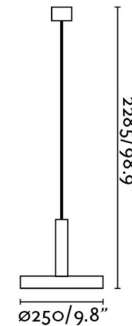

Specifications

Bulb:	1 X E27 20W
Bulb included:	No
Voltage:	100-240V
Operating Frequency:	50/60Hz
IP:	20
Class:	II
Material:	Aluminium
Designer:	CHRISTOPH FRIEDRICH WAGNER
Length:	250 mm
Net Width:	2285 mm
Height:	250 mm
Diameter:	250 Ø
Net Weight:	1.35 kg
Volume:	0.01480 m3