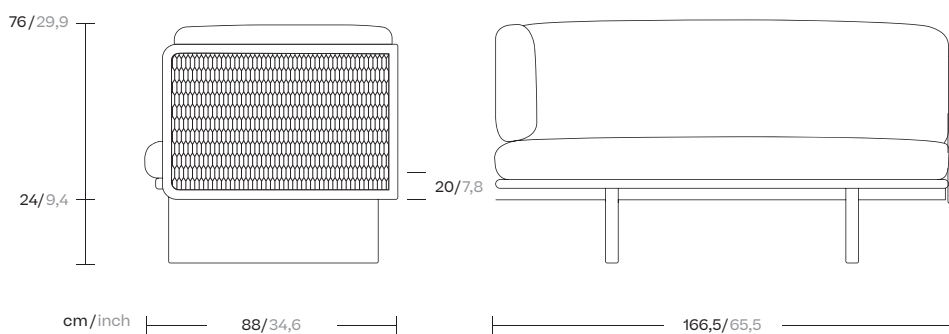

Mesh

Left corner module

“2 Sides connection”

by Patricia Urquiola

kettal

Left corner module “2 Sides connection”

Designer
Patricia Urquiola

Collection
Mesh

cm/inch

kettal

Left corner module “2 Sides connection”

Designer
Patricia Urquiola

Collection
Mesh

Reference
KS1700400

2/3

Materials