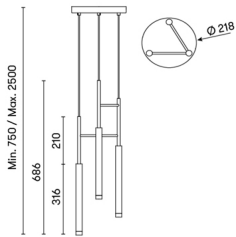

Candle Triplex

00-6021-27-27

Benedito Design

TECHNICAL FEATURES

IP20

Power (W) : 9.4W

Total power consumption of light (W) : 11.5W

Real lumens : 506

Real lm/W : 44

Correlated Colour Temperature (CCT) : LED warm-white 2700K

Tipus Regulació : PHASE CUT

Structure material : Steel, Aluminium

Structure finish : Brass

Diffuser material : Methacrylate

Diffuser finish : Transparent

LOGISTICS

Net weight (kg): 3.05

Packaged weight (kg): 4.46

Packaging: 745mm x 305mm x 270mm

1 Un