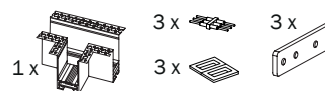

**P.E. CIRCUIT TESTED**

**up to 50m and 200W**

**CONTENTS**

**Neso Tracks**

1m (1,95 kg / 4,3Lb)

2m (3,9 kg / 8.59Lb)

**Outer Corner R**

**T connector R**

**Inner Corner R**

**L corner R**

**Electric Connector**

**24V Input terminal R**

**Mechanical Connector**

**LIGHTING SOURCES** see in [www.faro.es](http://www.faro.es)

**TECHNICAL FEATURES**

Neso Point Neso Line Neso Hole  
Neso Unik Neso Top