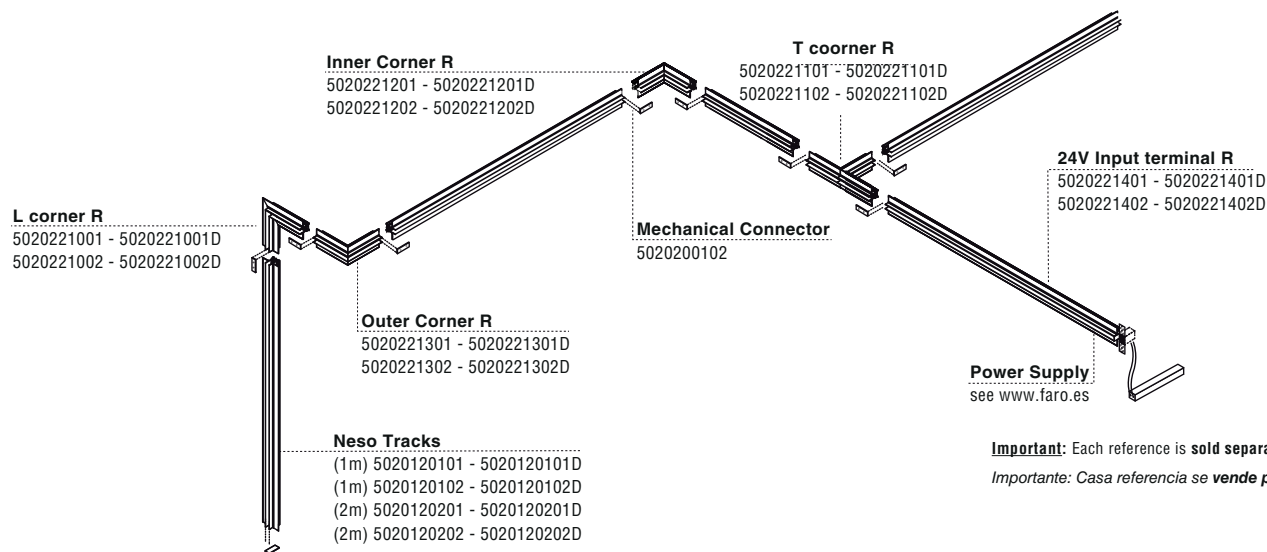

**P.E. CIRCUIT TESTED**

**up to 50m and 200W**

**CONTENTS**

**Neso Tracks**

1m (1,95 kg / 4,3Lb)

2m (3,9 kg / 8.59Lb)

**Outer Corner R**

**T connector R**

**Inner Corner R**

**L corner R**

**Electric Connector**

**24V Input terminal R**

**Mechanical Connector**

**LIGHTING SOURCES** see in [www.faro.es](http://www.faro.es)

**TECHNICAL FEATURES**

Neso Point Neso Line Neso Hole  
Neso Unik Neso Top

**CONTENTS**

Neso Tracks	Neso Tracks	Outer Corner	Inner Corner0	Mechanical Connector	T corner	Electric Connector
1m (2.3 kg / 5.0Lb)	2m (4 kg / 8.8Lb)					
 1 x 	 1 x 	1 x  2 x  2 x  2 x 	1 x  2 x  2 x  2 x 	1 x  1 x 	1 x  3 x  3 x  3 x 	1 x 
1 x  1 x  2 x  2 x  4 x  2 x 	1 x  1 x  1 x  3 x  3 x  6 x  3 x 	1 x  1 x  1 x  1 x 	1 x  1 x 	1 x  1 x  1 x 	1 x 	1 x 