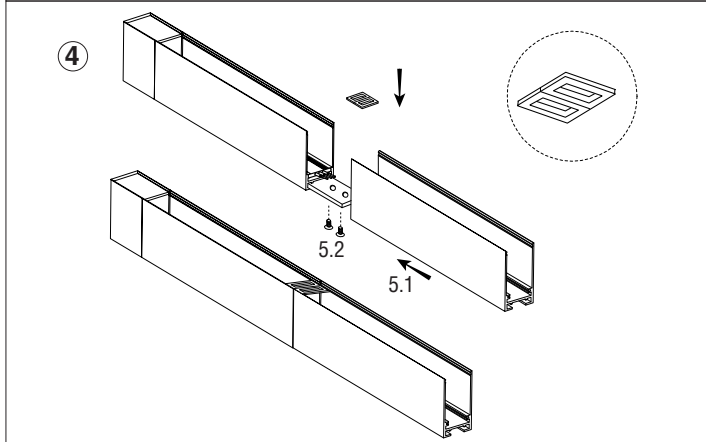

i 5.1

• ON/OFF & CASAMBI