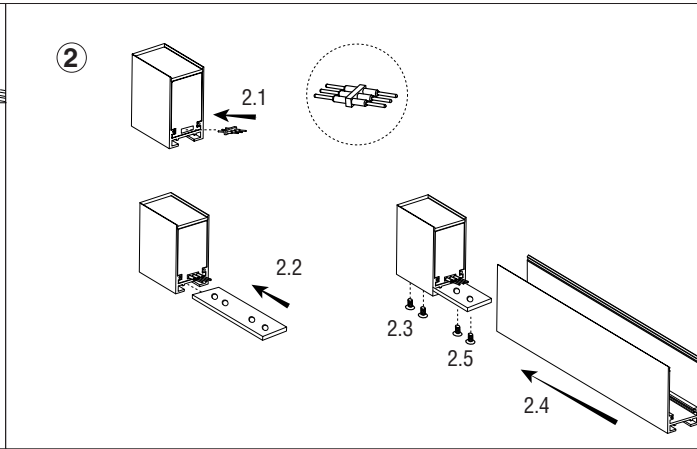

i 5.1

• ON/OFF & CASAMBI