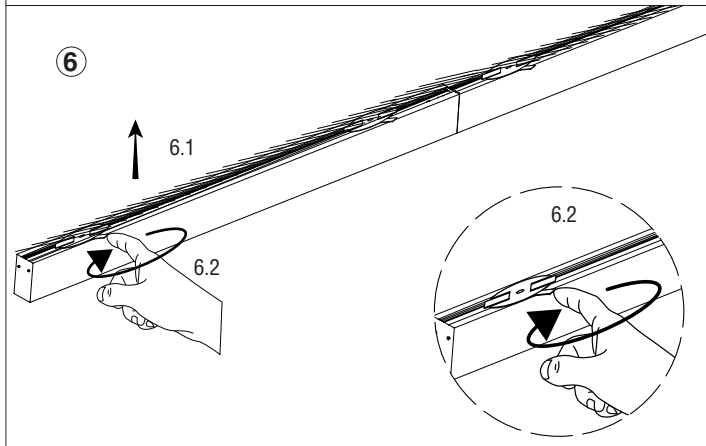

i 5.1

• ON/OFF & CASAMBI

• DALI