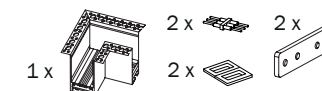

**P.E. CIRCUIT TESTED**

**up to 50m and 200W**

**CONTENTS**

**Neso Tracks**

1m (1,95 kg / 4,3Lb)

2m (3,9 kg / 8.59Lb)

**Outer Corner R**

**T connector R**

**Inner Corner R**

**L corner R**

**Electric Connector**

**24V Input terminal R**

**Mechanical Connector**

**LIGHTING SOURCES** see in [www.faro.es](http://www.faro.es)

**TECHNICAL FEATURES**

Neso Point Neso Line Neso Hole  
Neso Unik Neso Top