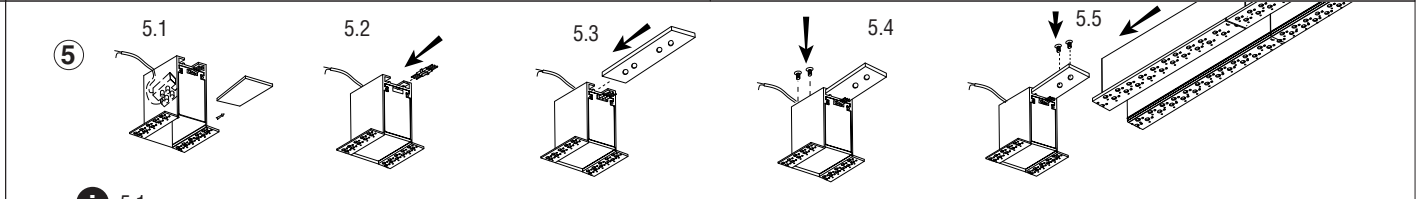

i 5.1

• ON/OFF & CASAMBI