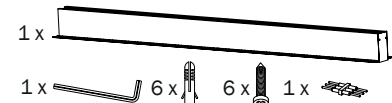

**P.E. CIRCUIT TESTED**

**up to 50m and 200W**

**CONTENTS**

**Neso Tracks**

1m (1,95 kg / 4,3Lb)

2m (3,9 kg / 8.59Lb)

**Outer Corner R**

**T connector R**