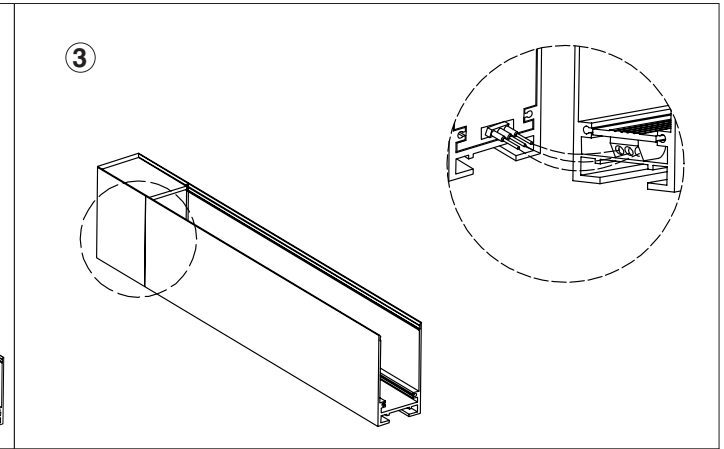

i 5.1

• ON/OFF & CASAMBI