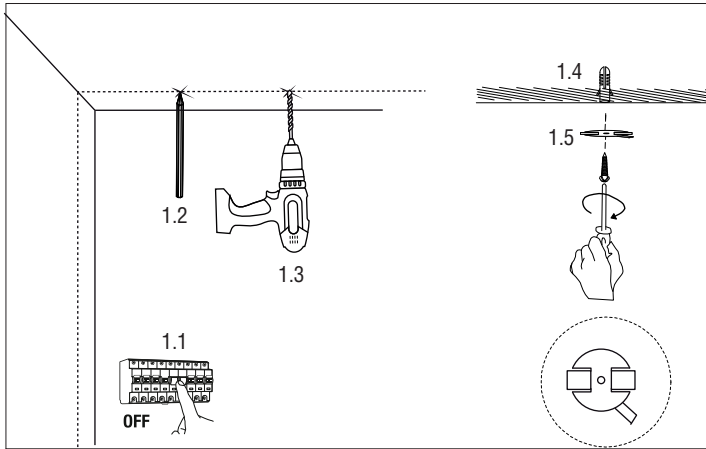

i 5.1

• ON/OFF & CASAMBI