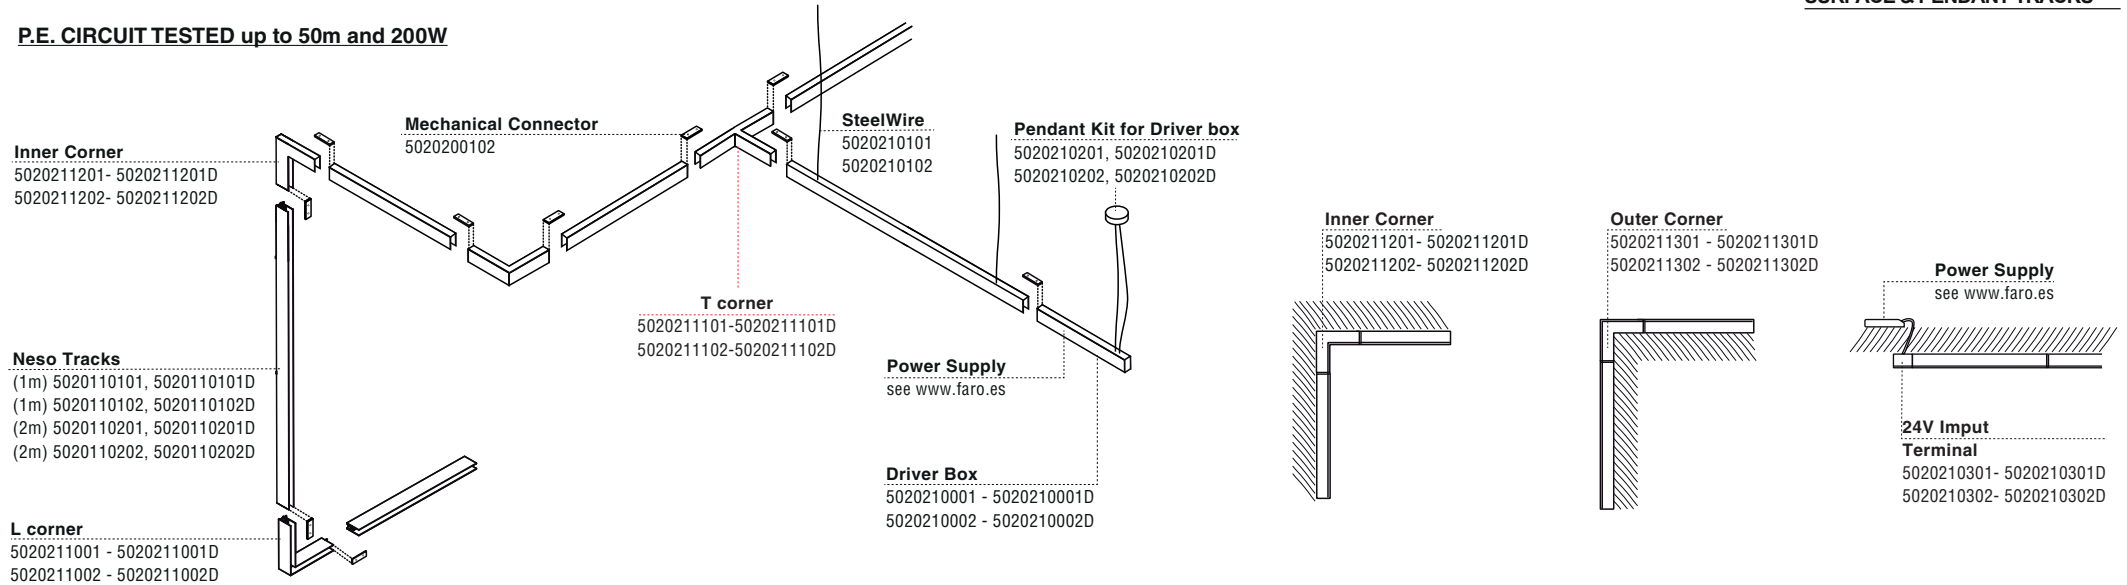

P.E. CIRCUIT TESTED up to 50m and 200W

Important: Each reference is **sold separately**. More information see www.faro.es
Importante: Casa referencia se **vende por separado**. Mas información en www.faro.es

CONTENTS

Neso Tracks	Neso Tracks	Outer Corner	Inner Corner0	Mechanical Connector	T corner	Electric Connector
1m (2.3 kg / 5.0Lb)	2m (4 kg / 8.8Lb)					
  1 x	 1 x	1 x 2 x 2 x 2 x	1 x 2 x 2 x 2 x	1 x 1 x	1 x 3 x 3 x 3 x	1 x
1 x 1 x 2 x 2 x 4 x 2 x	1 x 1 x 1 x 3 x 3 x 6 x 3 x	1 x 1 x 1 x 1 x	1 x 1 x	1 x 1 x 1 x	1 x	1 x

LIGHTING SOURCES see in www.faro.es

TECHNICAL FEATURES

Neso Point Neso Line Neso Hole
Neso Unik Neso Top

	24V	SELV <60		Installation Options									
Este producto contiene una fuente luminosa de la clase eficiencia energética E, F o G. Ver información en www.faro.es. This product contains a light source of energy efficiency class E, F or G. See information in www.faro.es.													

Together we take care of the planet