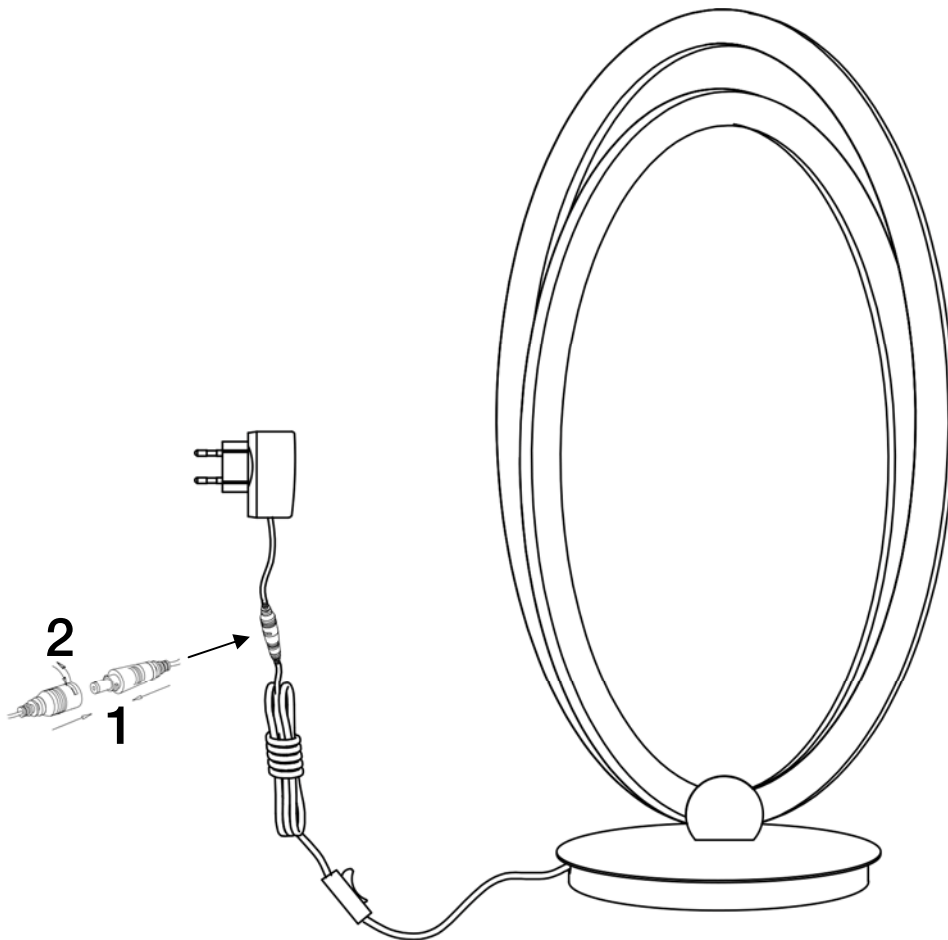

Para ver la ficha técnica de producto completa, puede usar el siguiente código QR:

You may use the following QR code to view the complete technical data sheet of the product:

If you have any technical questions, please do not hesitate to contact our technical Department.
We are at your disposal in our email: irodriguez@schuller.es