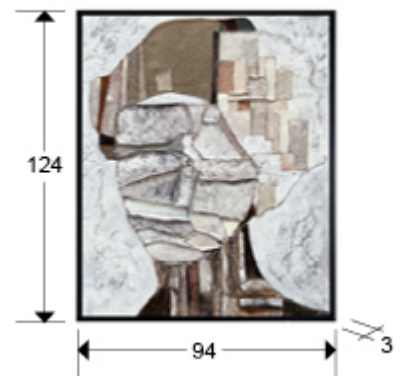

## Mystery

Bass-relieves

275033

Oil painting with handmade textile relief. Made on canvas with a wooden stretcher. Black polystyrene frame.

### SIZES

Sizes: ↔ 94.0 ↓ 124.0 ↗ 4.0 cm  
Weight: 4.2 Kg

### SIZES WITH PACKAGING

Weight: 5.9 Kg  
Volume: 0.0840m<sup>3</sup>  
Sizes: ↔ 96.0 ↓ 125.0 ↗ 7.0 cm