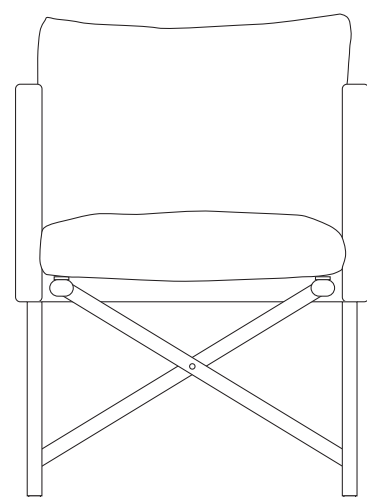

Folding dining armchair

Designer
Vincent Van Duysen

Collection
Giro

Reference
KS7400100

1/5

Giro is a collection which can blend into interiors and exteriors due to its tactility and pure lines. In Giro, we have some variety of shapes, textures and materials (see the difference between the seating items and the coffee and side tables). And still all the items merge harmoniously together to create a warm, tactile and pleasant atmosphere.

cm/inch

cm/inch

55/21,6

61/24

kettal