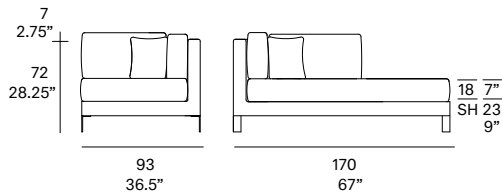

Shipment details

Qty	1 module (1 box)
Volume	1,39 m3 / 49 ft3
Gross weight	53 kg / 117 lb
Net weight	45 kg / 99 lb
Item dimensions (width x depth x height)	93 x 170 x 72 cm 36.5" x 67" x 28.25"
COM (1, 40 - 1,50 m / 54"-59")	upholstered: 7 m / 7.7 yd loose cushions: 0,5 m / 0.6 yd