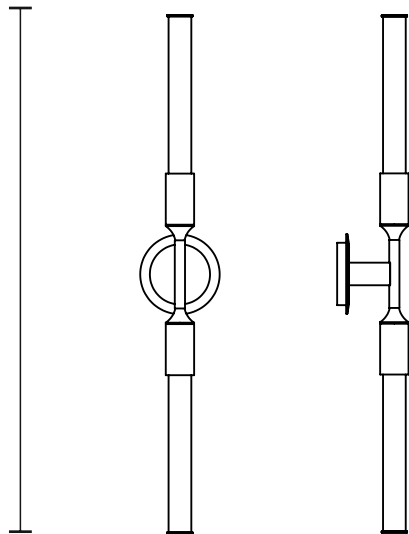

CIELO • WALL LIGHT

REF. 9744.2

WEIGHT

Net Weight: 8kg | 3.1 lbs
Gross Weight: 15kg | 6 lbs

BULBS

Quantity: 2
Type: G9
Wattage: 40W (max)

MATERIALS

Body: Brass
Details: Glass

PACKING (approx.)

Dimensions: 19 x 19 x 70 cm
7.4 x 7.4 x 27.6 in
Volume: 0.11 m³ | 4.34 ft³

HEIGHT
91.5 cm | 36 in

WIDTH
14 cm | 11.8 in

DEPTH
14 cm | 11.8 in

CE - Products manufactured according the European norm of security EN 60 598-1.

F - Products adjusted for installation in surfaces normally inflammable.

□ - Products of class II. The electric isolation is double or reinforced.

ES - Products with the possibility of instalation of low-energy consumption bulbs.