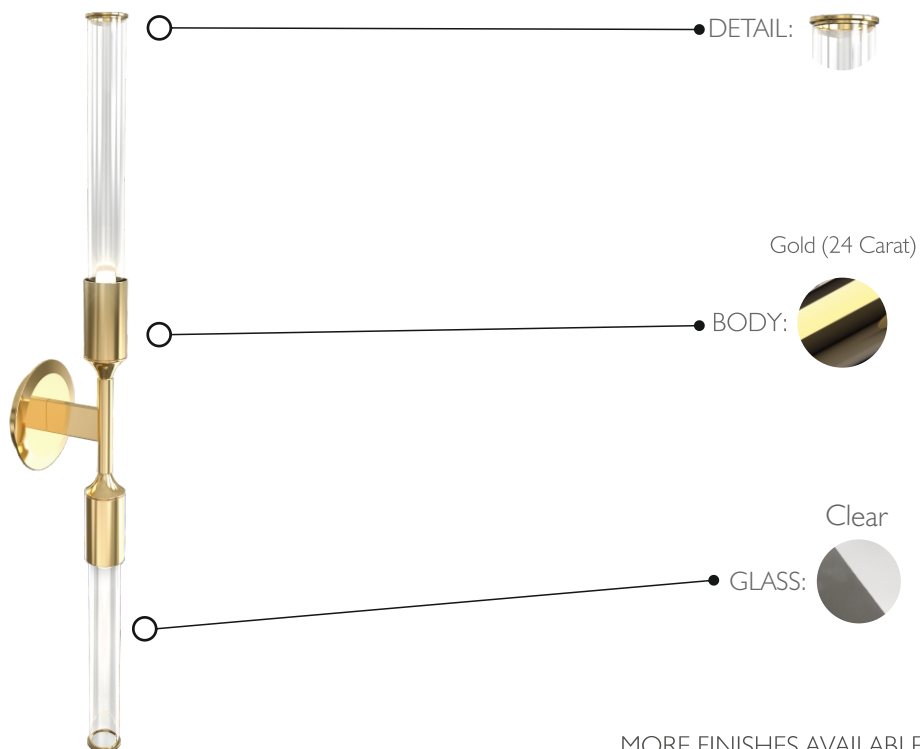

PRODUCT FINISHES & COSTUMIZATION OPTIONS

MORE FINISHES AVAILABLE HERE:

[CLICK HERE](#)