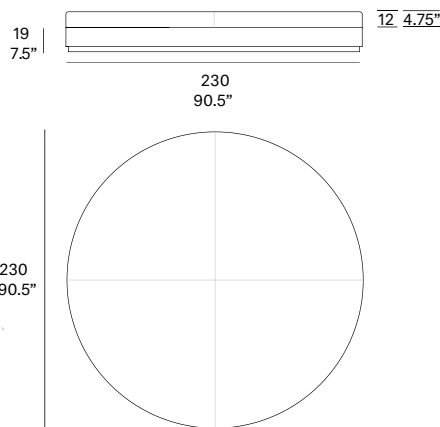

Shipment details

Qty	1 daybed (1 box)
Volume	1,92 m3 / 68 ft3
Gross weight	86 kg / 190 lb
Net weight	75 kg / 165 lb
Item dimensions (width x depth x height)	230 x 230 x 31 cm 90.55" x 90.55" x 12.25"
COM (1, 40 - 1,50 m / 54"-59")	upholstered: 9 m / 9.84 yd