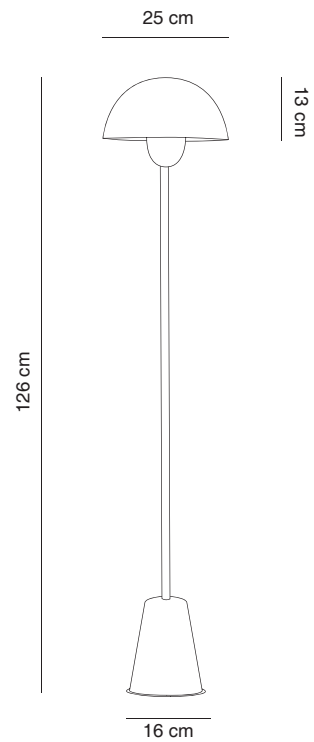

Star

Design by Cristian Cubiña

Pantalla metacrilato opal
Shade opal methacrylate

Estructura hierro pintado brillante
Structure iron painted gloss

Con regulador
With dimmer

Lámpara no incluida
Led lamp not included

3085/011 blanco *white*

3085/018 negro *black*

E27 LED

CE IP 20 A+