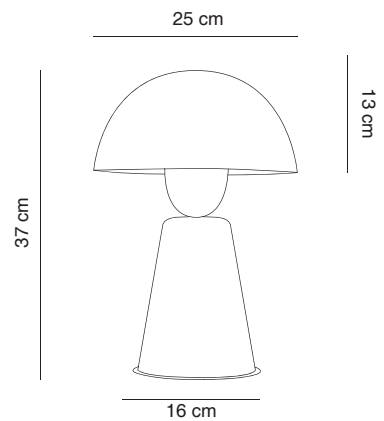

Star

Design by Cristian Cubiña

Pantalla metacrilato opal
Shade opal methacrylate

Estructura hierro pintado brillante
Structure iron painted gloss

Con regulador
With dimmer

Lámpara Led no incluida
Led lamp not included

2085/011 blanco *white*

2085/018 negro *black*

E27 LED

CE IP 20

Acabados / *Finishes*

Otros acabados disponibles bajo pedido
Other finishes available upon request

ALMAlight
Barcelona

www.almalight.com