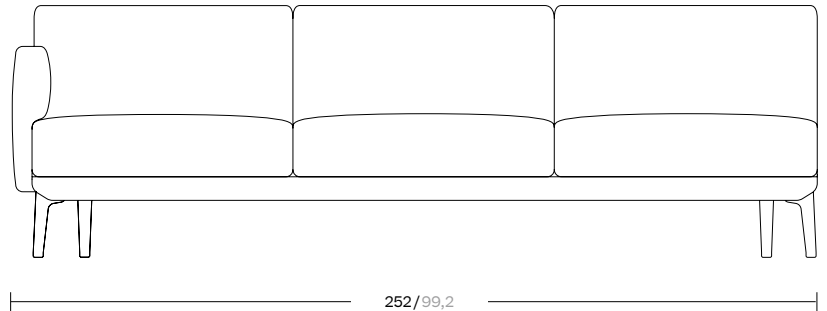

Left corner 3 seater “end”

Designer
Rodolfo Dordoni

Collection
Boma

Reference
KS2502400

1/5

The Boma collection, designed by Rodolfo Dordoni for Kettal, was born from the need of high performances of outdoor environment, without sacrificing the increasing demand for comfort that new products have to face. Therefore the structure is organized around a frame entirely made of aluminum, capable of hiding in the essentiality of its lines either the quality of the used materials and the chance of easy articulation in different compositions.

cm/inch