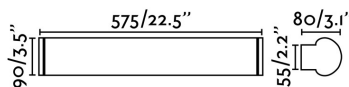

DANUBIO LED Chrome wall lamp 18W

Ref. 63602

DANUBIO is a wall lamp with LED technology made of metal. Thanks to its IP44 it is ideal for bathroom lighting.

Specifications

Bulb:	LED 20W 2700K 1100Lm
Bulb included:	Yes
Transformer:	Driver
Transformer included:	Yes
Voltage:	100-240V
Operating Frequency:	50/60Hz
IP:	44
Class:	II
Material:	Metal and opal glass diffuser
Designer:	
Recommended bulb:	
Length:	575 mm
Net Width:	80 mm
Height:	90 mm
Net Weight:	1.79 kg
Volume:	0.01418 m3