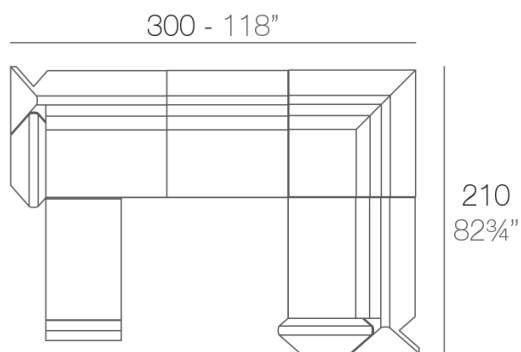

1 x 53004 Módulo Central - Sectional Sofa Armless

1 x 53002 Módulo Izquierdo - Sectional Sofa Left

1 x 53003 Módulo Derecho - Sectional Sofa Right

1 x 53005 Puff - Ottoman

1 x 54006 Módulo Esquina - Sectional Sofa Comer

FINISHES

BASIC

Ref. 53006

Matt Polyethylene

- ☐ ICE
- ☐ WHITE
- ☐ BLACK
- ☐ BRONZE
- ☐ STEEL
- ☐ ANTHRACITE
- ☐ RED
- ☐ PISTACHIO
- ☐ ORANGE
- ☐ KHAKI
- ☐ NAVY
- ☐ TAUPE
- ☐ PLUM
- ☐ ECRU
- ☐ BEIGE

LACQUERED

Ref. 53006F

Lacquered Polyethylene

- ☐ WHITE
- ☐ BLACK
- ☐ BRONZE
- ☐ STEEL
- ☐ ANTHRACITE
- ☐ RED
- ☐ PISTACHIO
- ☐ ORANGE
- ☐ KHAKI
- ☐ NAVY