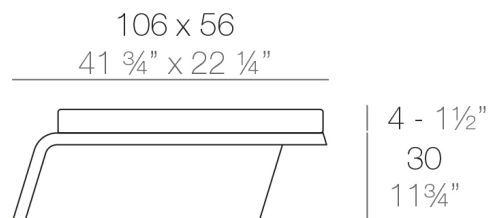

REST Puff
REST Ottoman