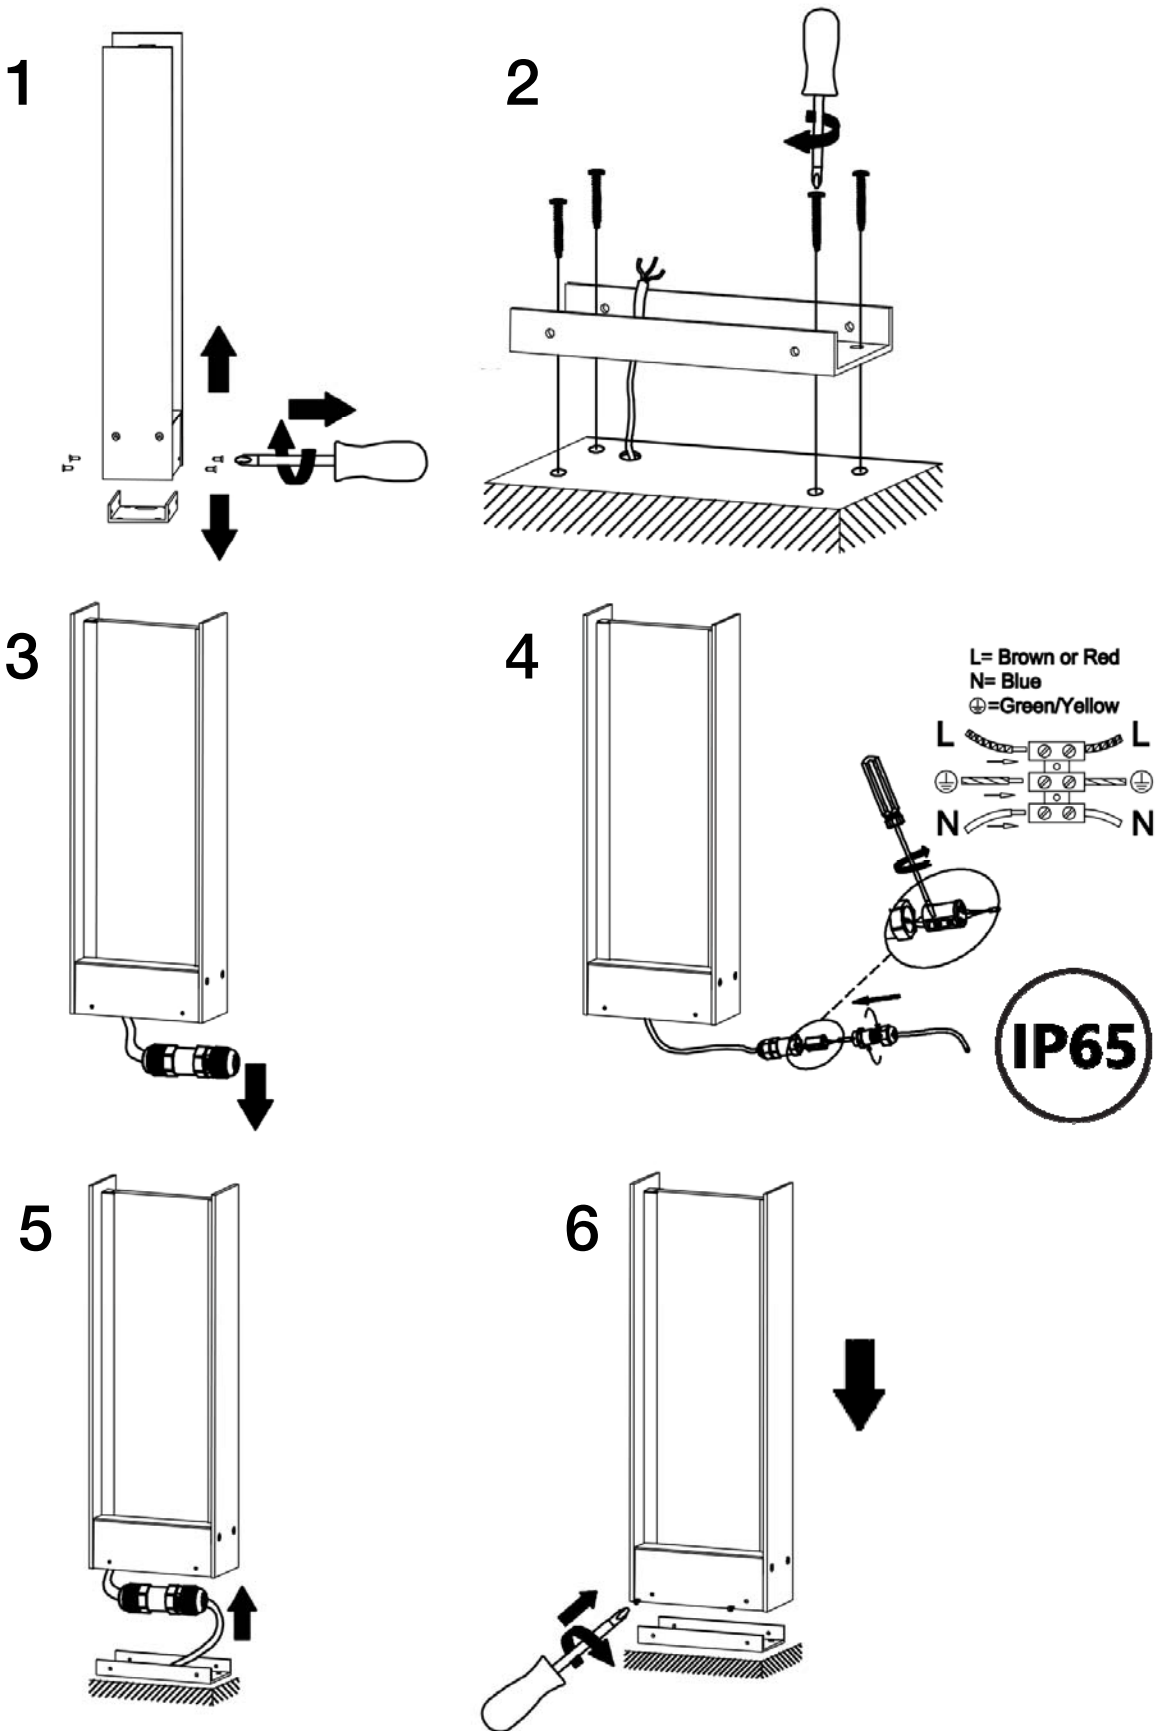

Para ver la ficha técnica de producto completa, puede usar el siguiente código QR:

You may use the following QR code to view the complete technical data sheet of the product:

If you have any technical questions, please do not hesitate to contact our technical Department.
We are at your disposal in our email: irodriguez@schuller.es