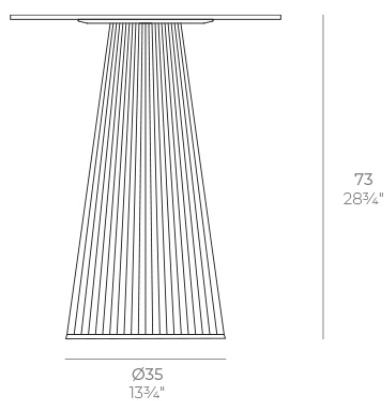

Products / Dining Tables / Gatsby Base ø35x73cm S30

Gatsby base ø35x73cm s30

by Ramón Esteve

The Gatsby collection, designed by Ramón Esteve for Vondom, recalls the Art Déco lighting. Those crazy twenties. “Something new, extraordinary, beautiful, simple but sophisticatedly designed” said Francis Scott Fitzgerald about his aims for the novel he was about to write. The Great Gatsby was born in an age of prosperity, parties and excess. They called it “the American Dream”.

Info

Description

Weight: 4.2 Kg

GATSBY Mesa Base Redonda Ø35x73cm S30
GATSBY Round Base Table Ø35x73cm S30
ref. 54452

TABLE TOP - SOBRE

- Ø50 cm
Ø19 1/4"
- Ø59 cm
Ø23 1/4"
- Ø69 cm
Ø27 1/4"

Accessories

- TABLE 10mm
- TABLE 12mm
- TABLE DEKTON