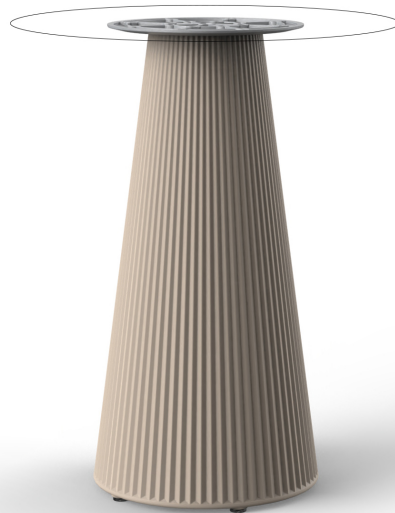

Products / Dining Tables / Gatsby Base ø35x73cm S30

Gatsby base ø35x73cm s30

by Ramón Esteve

The Gatsby collection, designed by Ramón Esteve for Vondom, recalls the Art Déco lighting. Those crazy twenties. “Something new, extraordinary, beautiful, simple but sophisticatedly designed” said Francis Scott Fitzgerald about his aims for the novel he was about to write. The Great Gatsby was born in an age of prosperity, parties and excess. They called it “the American Dream”.

Info

Description

Weight: 4.2 Kg

GATSBY Mesa Base Redonda Ø35x73cm S30
GATSBY Round Base Table Ø35x73cm S30
ref. 54452

TABLE TOP - SOBRE

- Ø50 cm
Ø19 1/4"
- Ø59 cm
Ø23 1/4"
- Ø69 cm
Ø27 1/4"

Accessories

- TABLE 10mm
- TABLE 12mm
- TABLE DEKTON

Finishes

finishes

BASIC

Ref. 54452

purjai red

orange

ice

notte blue