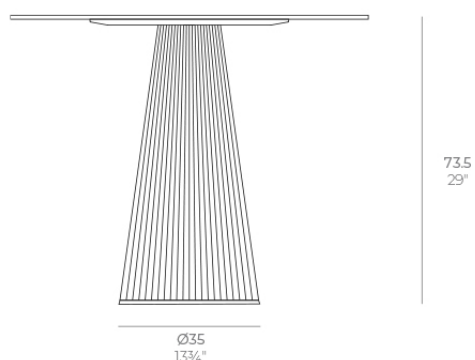

Gatsby base ø35x73cm s50

by Ramón Esteve

The Gatsby collection, designed by Ramón Esteve, evokes the elegance and glamour of Art Deco, reminding us of the Roaring Twenties. Inspired by the bonanza, parties and excesses of that era, Gatsby combines intricate design with extraordinary simplicity, reflecting the American dream.

Info

Description

Weight: 6.75 Kg

CATSBY Mesa Base Redonda Ø35x73.5cm S50
CATSBY Round Base Table Ø35x73.5cm S50
ref. 54453

TABLE TOP - SOBRE

- Ø79 cm
Ø31"
- Ø89 cm
Ø35"
- Ø100 cm
Ø39 1/4"

Finishes

finishes