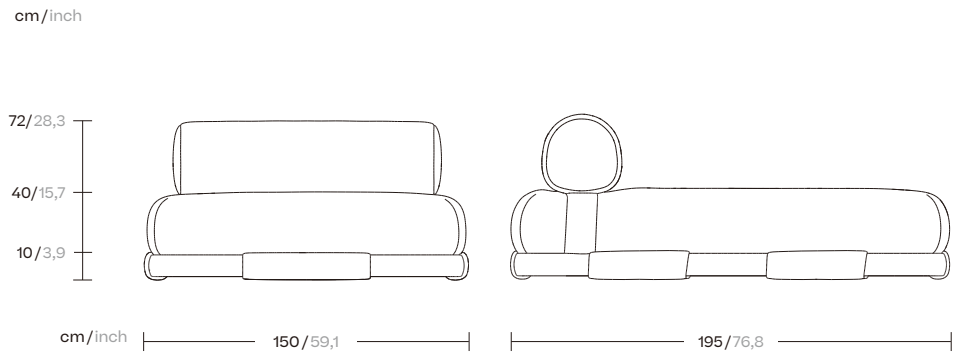

Insula

Double Daybed module

by Patricia Urquiola

kettal

Double Daybed module

Designer
Patricia Urquiola

Collection
Insula

Reference
KSB601800

1/2

The Modular Insula sofa is Patricia Urquiola's updated interpretation of traditional seating used in traditional Arab Majlis, where community members gathered to discuss events and local issues, entertain guests, build friendships, and have fun.

Formally, it is a rational modular sofa with very softened shapes and low height, with a roll in the backrest that concentrates all the protagonism of the design and provides a decidedly horizontal emphasis. It combines carefully balanced proportions as an architectural element that can be subtly integrated.