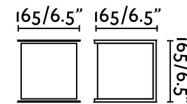

KUBICK Grey wall lamp

Ref. 70715

Modern outdoor wall lamp made from aluminium die casting with a PVC opal diffuser.

Specifications

Bulb:	1 x E27 60W
Bulb included:	No
Transformer:	
Transformer included:	No
Voltage:	100-240V
IP:	44
Class:	I
Material:	aluminium die casting with an opal PVC diffuser
Designer:	
Recommended bulb:	17463
Description of recommended Bulb:	BULB STANDARD MATT LED E27 7W 2700K 800Lm
Length:	165 mm
Net Width:	165 mm
Height:	165 mm
Net Weight:	1.21 kg
Volume:	0.00582 m3