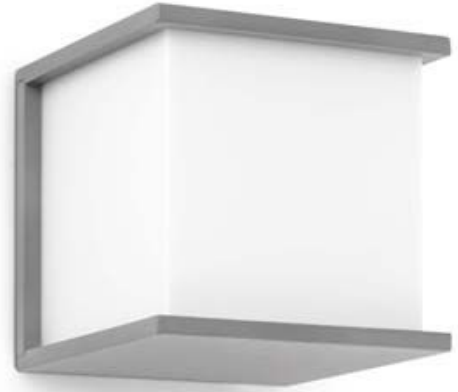

KUBICK Grey wall lamp

Ref. 70715

Modern outdoor wall lamp made from aluminium die casting with a PVC opal diffuser.

Specifications

Bulb:	1 x E27 60W
Bulb included:	No
Transformer:	
Transformer included:	No
Voltage:	100-240V
IP:	44
Class:	I
Material:	aluminium die casting with an opal PVC diffuser
Designer:	
Recommended bulb:	17463
Description of recommended Bulb:	BULB STANDARD MATT LED E27 7W 2700K 800Lm
Length:	165 mm
Net Width:	165 mm
Height:	165 mm
Net Weight:	1.21 kg
Volume:	0.00582 m3