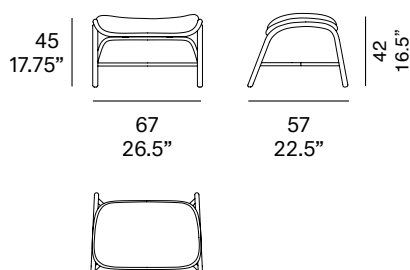

Shipment details

Qty	1 footstool (1 box)
Volume	0,22 m ³ / 11.5 ft ³
Gross weight	8 kg / 17.5 lb
Net weight	5 kg / 11 lb
Box dimensions (approx.)	71 x 62 x 50 cm 28" x 24.5" x 19.75"
Item dimensions (width x depth x height)	67 x 57 x 45 cm 26.5" x 22.5" x 17.75"
COM (1, 40 - 1,50 m / 54"-59")	0,80 m / 0.77 yd