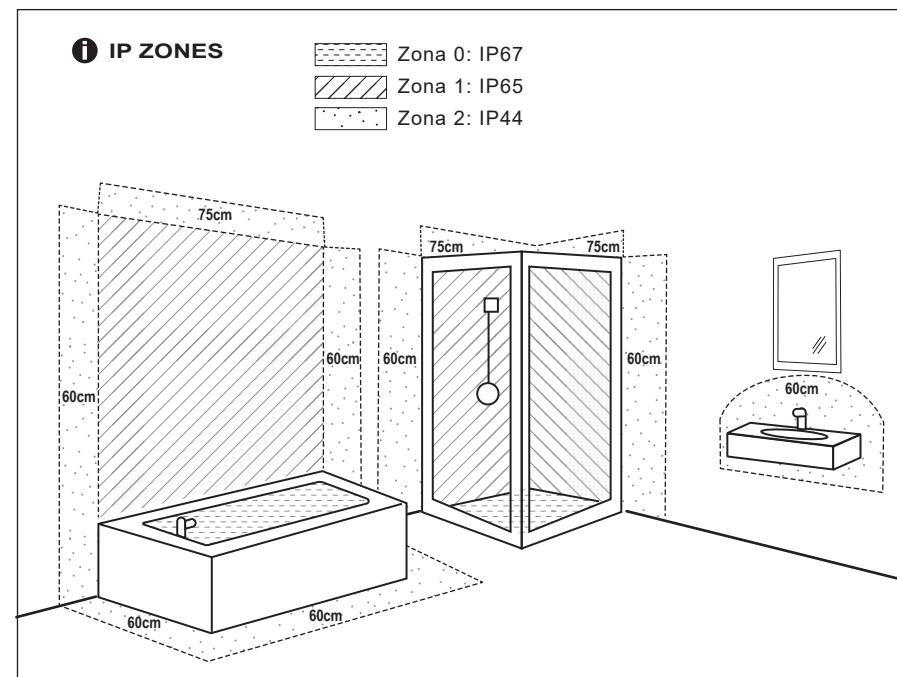

TECHNICAL FEATURES

ref. 63507, 63512, L310, SMD LED 5W 3000K 350Lm CRI80 incl.
ref. 63508, 63513, L600, SMD LED 12W 3000K 850Lm CRI80 incl.
ref. 63509, 63514, L900, SMD LED 18W 3000K 1300Lm CRI80 incl.

Together we take care of the planet