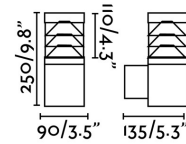

Voltage: 100-240V

IP: 65

Class: I

Material: Aluminio y difusor PC

Designer:

Length: 90 mm

Net Width: 135 mm

Height: 250 mm

Net Weight: 1.00 kg

Volume: 0.00163 m3

8421776169456