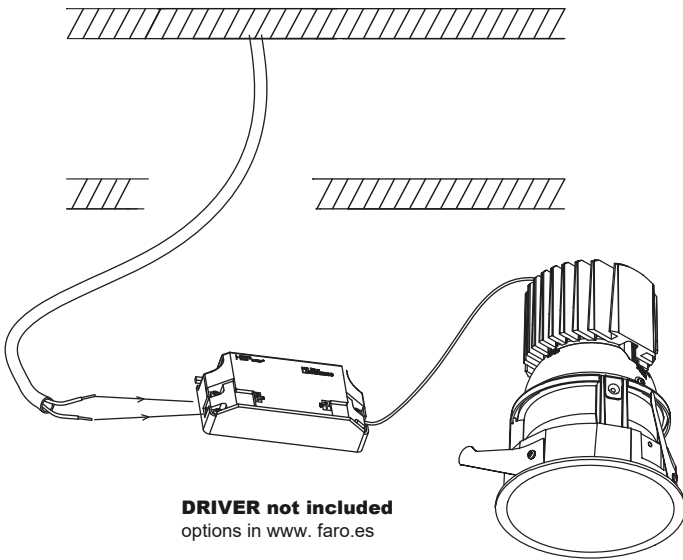

1

Ø103mm

2

3

4

**Technical features • Características técnicas**

light options: LED 13W 350mA incl or LED 19W 500mA incl