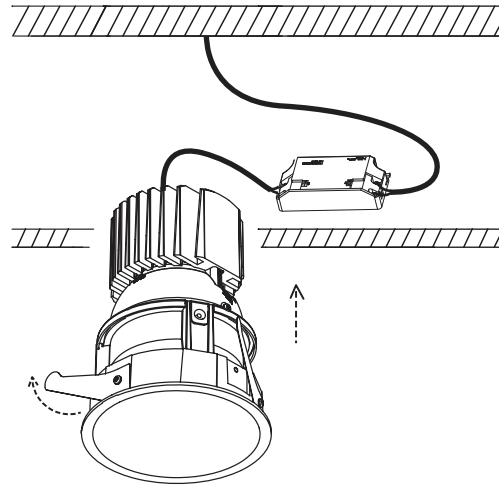

1

Ø103mm

2

3

4

**Technical features • Características técnicas**

light options: LED 13W 350mA incl or LED 19W 500mA incl