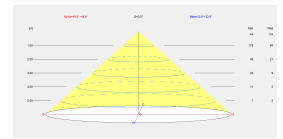

VENTILATION FEATURES

Power used: 6.6W

Service value measurement standard: EN 60879:2019

LOGISTICS

Net weight (kg): 0.41

Packaged weight (kg): 0.46

Packaging: 85mm x 85mm x 85mm

27 Un