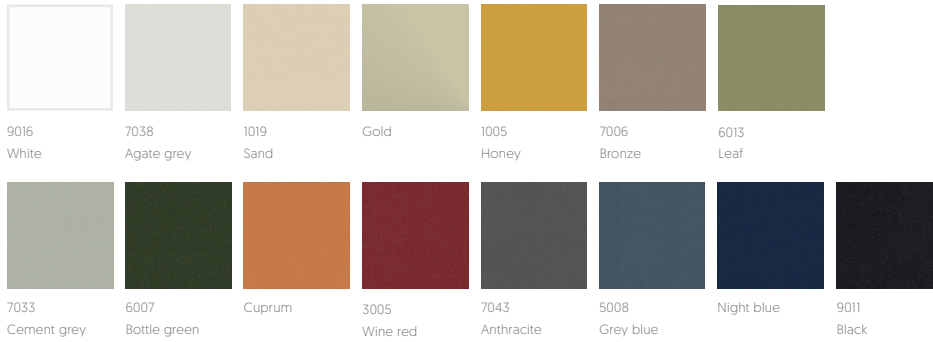

Aluminium

SUNBATHE FABRICS

Batylite®

White

Moaré

White

Ivory

Stone

Light green

Light blue

Black

Grid

Ivory

Bronze

Green

Terracotta

Light grey

Night blue

Black