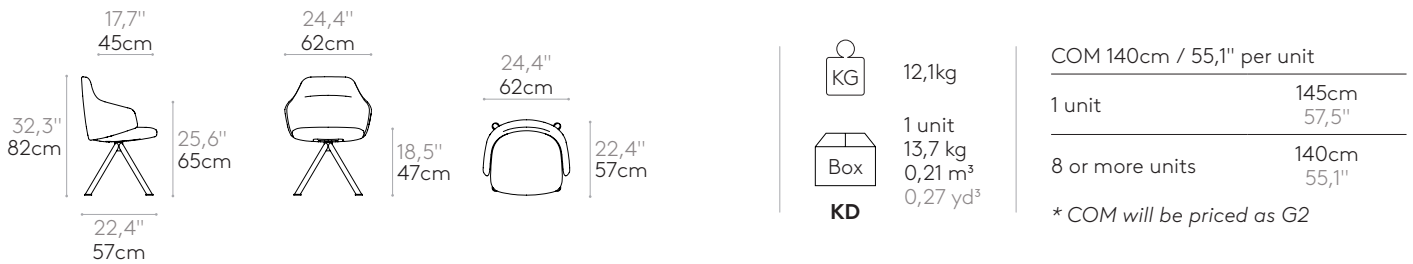

Armchair with medium back and 4 spoke steel swivel base

Code: **BIN0125**

Upholstered armchair with medium backrest and 4 spoke swivel base in round steel tube. The seat height is not adjustable.

Upholstery: in all the fabrics and leathers indicated in our finishes book.

Base finishes: micro-textured powder coated in colours M1 and M2 from our metallic swatch card.

Glides: plastic glides as standard. Felt glides or glides of other materials for specific floors are available with an upcharge.

Product with GREENGUARD Gold Certificate.