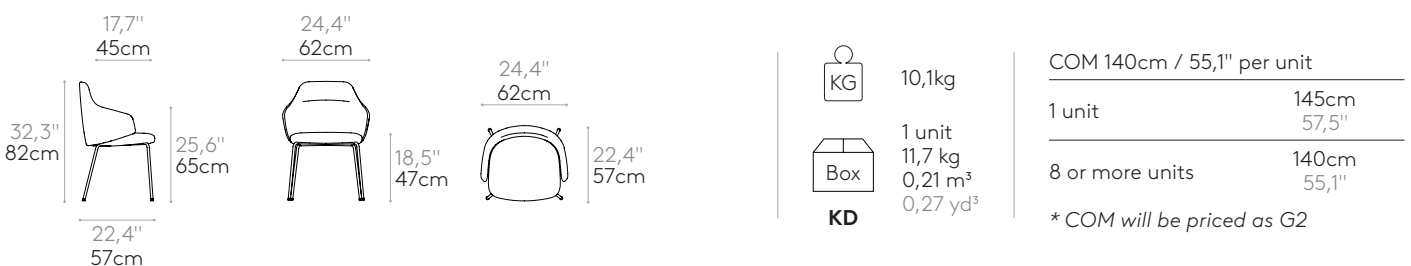

Armchair with medium back and 4 leg frame

Code: **BIN0145**

Upholstered armchair with medium backrest and round steel tube 4 leg frame.

Upholstery: in all the fabrics and leathers indicated in our finishes book.

Frame finishes: in chrome or micro-textured powder coated in colours M1 and M2 from our metallic swatch card.

Glides: plastic glides as standard. Felt glides are available with an upcharge.

Product with GREENGUARD Gold Certificate.