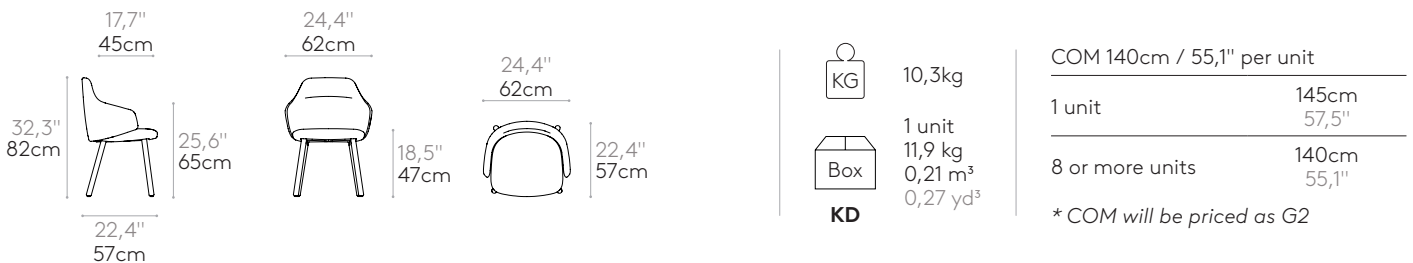

Armchair with medium back and wooden 4 leg frame

Code: **BIN0150MA**

Upholstered armchair with medium backrest and 4 leg frame in solid oak, reinforced with an inner steel structure.

Upholstery: in all the fabrics and leathers indicated in our finishes book.

Leg finishes: in any of the oak finishes from our wood swatch card.

Glides: plastic glides as standard. Felt glides are available with an upcharge.

Product with GREENGUARD Gold Certificate.