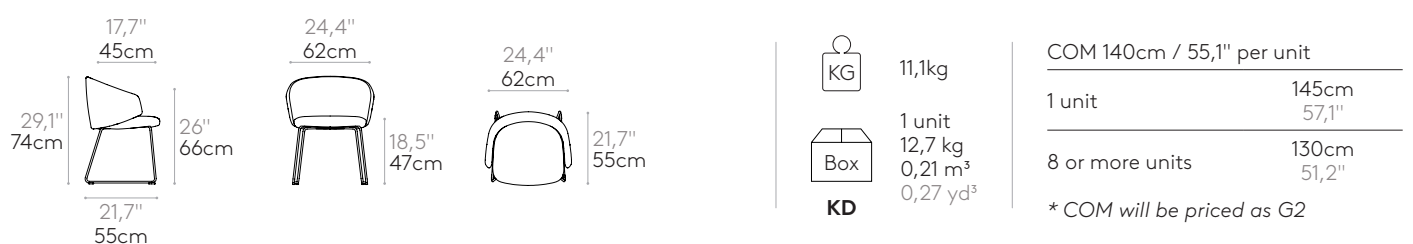

Armchair with low back and sled frame

Code: **BIN0035**

Upholstered armchair with low backrest and round steel rod sled frame.

Upholstery: in all the fabrics and leathers indicated in our finishes book.

Frame finishes: in chrome or micro-textured powder coated in colours M1 and M2 from our metallic swatch card.

Glides: plastic glides as standard. Felt glides are available with an upcharge.

Product with GREENGUARD Gold Certificate.