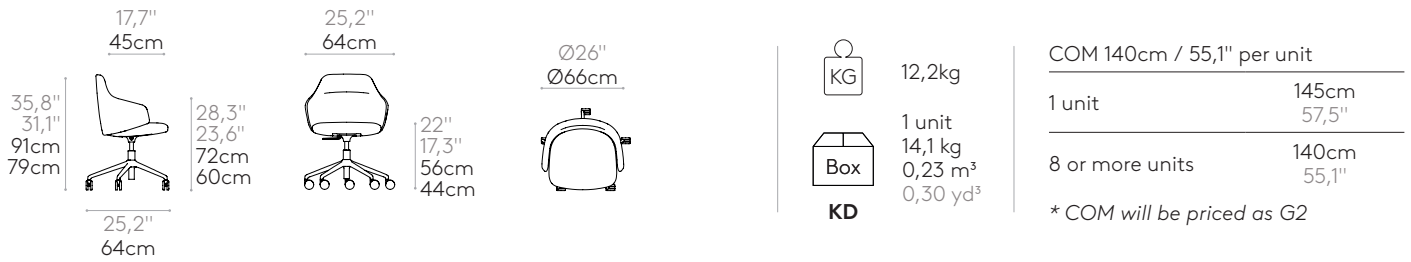

Armchair with medium back (5 spoke aluminum swivel base on casters + gas lift)

Code: **BIN0110**

Upholstered armchair with medium backrest and 5 spoke cast aluminum alloy swivel base with gas lift column and Ø65mm twin wheel casters with soft tread. The seat height is adjustable with gas lift column.

Upholstery: in all the fabrics and leathers indicated in our finishes book.

Base finishes: polished or micro-textured powder coated in black or white.

Casters: Ø65mm twin wheel casters with soft tread as standard. Casters with hard tread are available.

Product with GREENGUARD Gold Certificate.