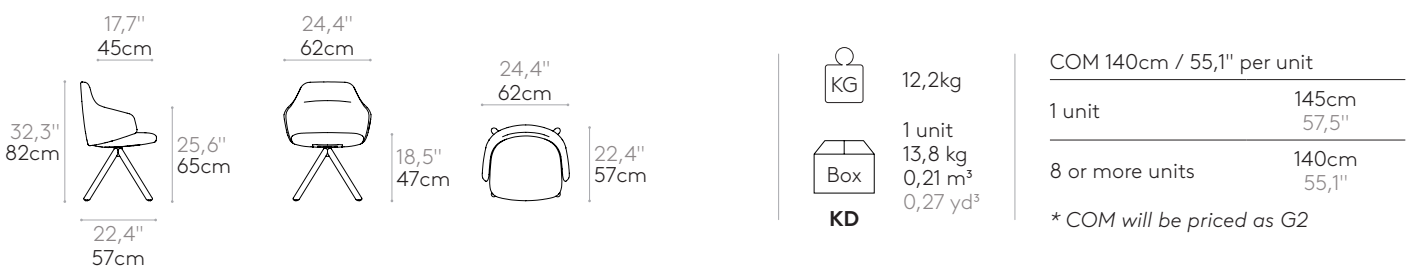

Armchair with medium back and 4 spoke wooden swivel base

Code: **BIN0130MA**

Upholstered armchair with medium backrest and 4 spoke swivel oak base, reinforced with an inner steel structure. The seat height is not adjustable.

Upholstery: in all the fabrics and leathers indicated in our finishes book.

Leg finishes: in any of the oak finishes from our wood swatch card.

Glides: plastic glides as standard. Felt glides are available with an upcharge.

Product with GREENGUARD Gold Certificate.