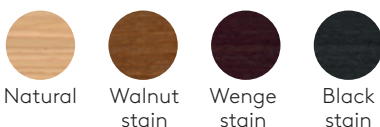

Steel bases

M1 colours

M2 colours

Chrome

Aluminum bases

Oak bases

Armchair with low back (4 spoke aluminum swivel base)

Code: **BIN0020**

Upholstered armchair with low backrest and 4 spoke swivel aluminum base. The seat height is not adjustable.

Upholstery: in all the fabrics and leathers indicated in our finishes book.

Base finishes: polished or micro-textured powder coated in black or white.

Upholstery: in all the fabrics and leathers indicated in our finishes book.

Base finishes: in chrome or micro-textured powder coated in colours M1 and M2 from our metallic swatch card.

Glides: plastic glides as standard. Felt glides are available with an upcharge.