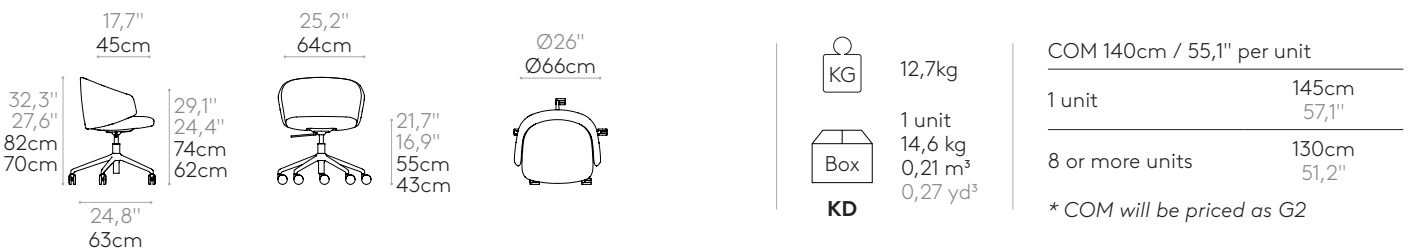

Armchair with low back (5 spoke aluminum swivel base on casters + gas lift + tilt mechanism)

Code: **BIN0015**

Upholstered armchair with low backrest and 5 spoke cast aluminum alloy swivel base with gas lift column, tilt mechanism and Ø65mm twin wheel casters with soft tread. The seat height is adjustable with gas lift column.

Tilt movement: 12° inclination mechanism with tilt lock in working position and safety release. Adjustable seat height.

Upholstery: in all the fabrics and leathers indicated in our finishes book.

Base finishes: polished or micro-textured powder coated in black or white.

Casters: Ø65mm twin wheel casters with soft tread as standard. Casters with hard tread are available.

Product with GREENGUARD Gold Certificate.