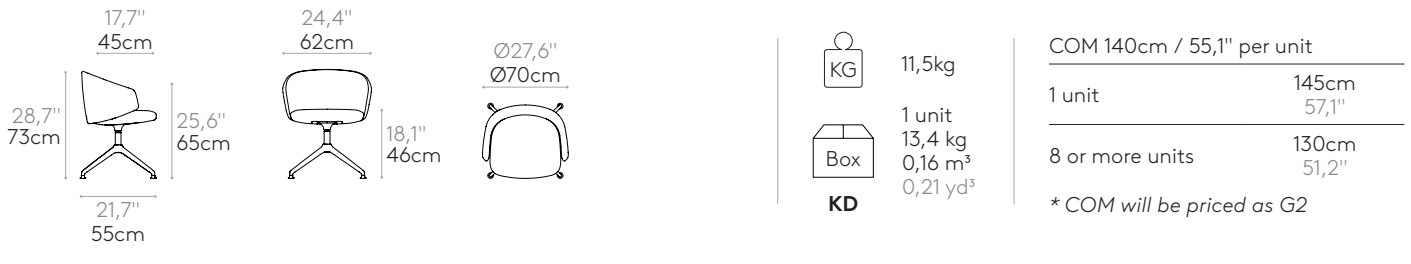

Armchair with low back (4 spoke aluminum swivel base)

Code: **BIN0020**

Upholstered armchair with low backrest and 4 spoke swivel aluminum base. The seat height is not adjustable.

Upholstery: in all the fabrics and leathers indicated in our finishes book.

Base finishes: polished or micro-textured powder coated in black or white.

Glides: plastic glides as standard. Felt glides are available with an upcharge.

Product with GREENGUARD Gold Certificate.