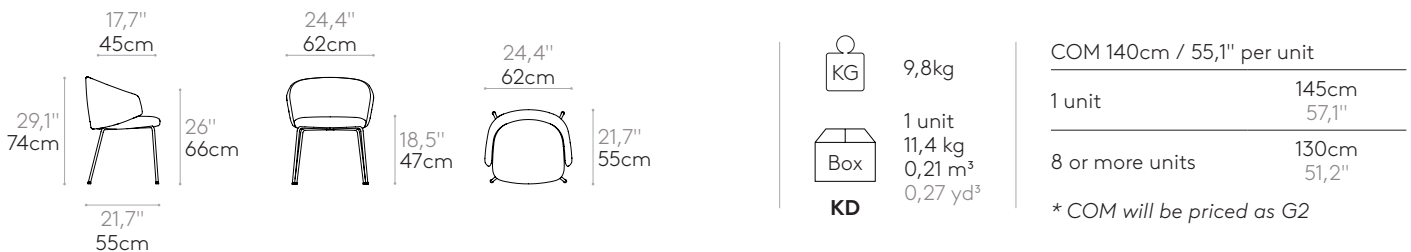

Armchair with low back and 4 leg frame

Code: **BIN0045**

Upholstered armchair with low backrest and round steel tube 4 leg frame.

Upholstery: in all the fabrics and leathers indicated in our finishes book.

Frame finishes: in chrome or micro-textured powder coated in colours M1 and M2 from our metallic swatch card.

Glides: plastic glides as standard. Felt glides are available with an upcharge.

Product with GREENGUARD Gold Certificate.