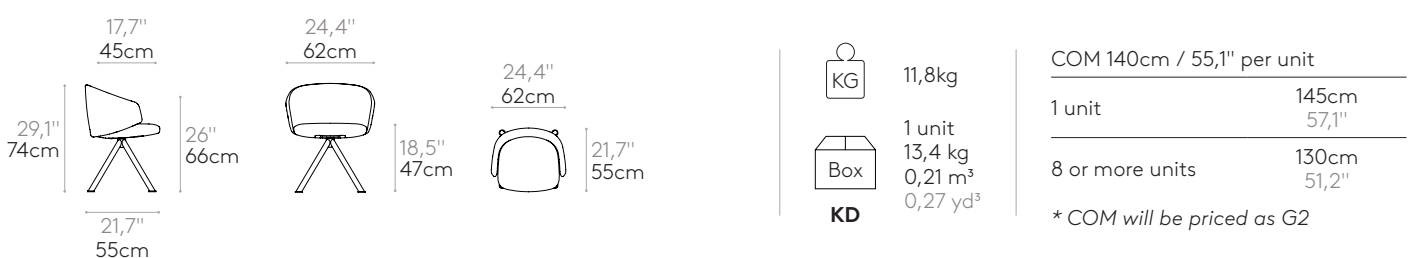

Armchair with low back and 4 spoke steel swivel base

Code: **BIN0025**

Upholstered armchair with low backrest and 4 spoke swivel base in round steel tube. The seat height is not adjustable.

Upholstery: in all the fabrics and leathers indicated in our finishes book.

Base finishes: micro-textured powder coated in colours M1 and M2 from our metallic swatch card.

Glides: plastic glides as standard. Felt glides or glides of other materials for specific floors are available with an upcharge.

Product with GREENGUARD Gold Certificate.