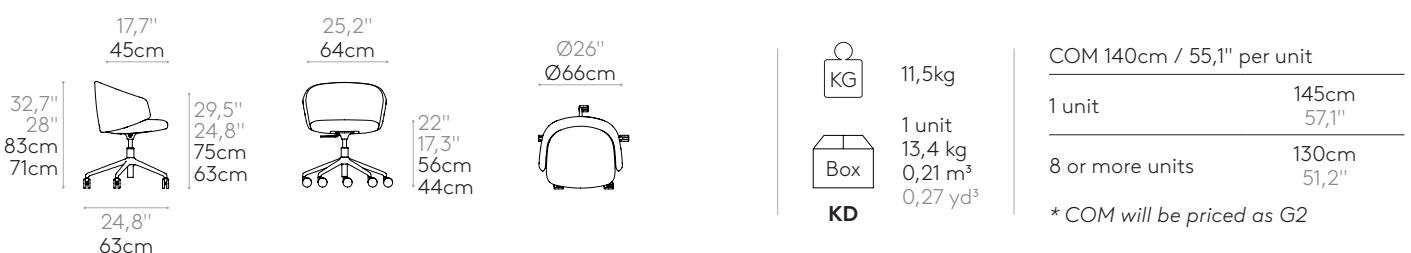

Armchair with low back (5 spoke aluminum swivel base on casters + gas lift)

Code: **BIN0010**

Upholstered armchair with low backrest and 5 spoke cast aluminum alloy swivel base with gas lift column and Ø65mm twin wheel casters with soft tread. The seat height is adjustable with gas lift column.

Upholstery: in all the fabrics and leathers indicated in our finishes book.

Base finishes: polished or micro-textured powder coated paint in black or white.

Casters: Ø65mm twin wheel casters with soft tread as standard. Casters with hard tread are available.

Product with GREENGUARD Gold Certificate.