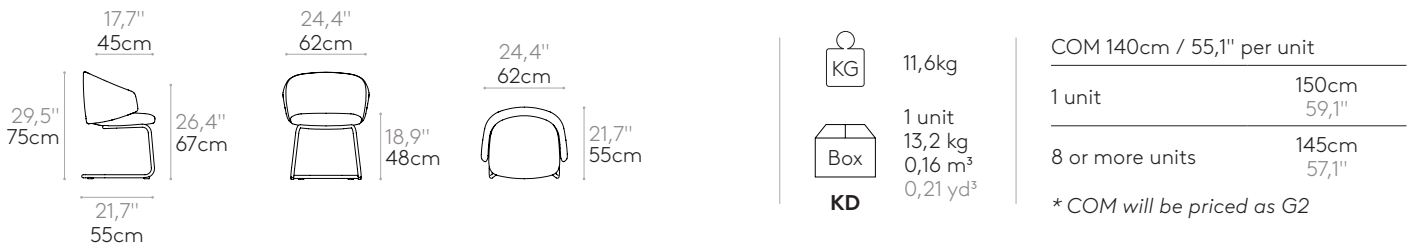

Armchair with low back and cantilever base

Code: **BIN0040**

Upholstered armchair with low backrest and round steel tube cantilever base.

Upholstery: in all the fabrics and leathers indicated in our finishes book.

Base finishes: in chrome or micro-textured powder coated in colours M1 and M2 from our metallic swatch card.

Glides: plastic glides as standard. Felt glides are available with an upcharge.

Product with GREENGUARD Gold Certificate.