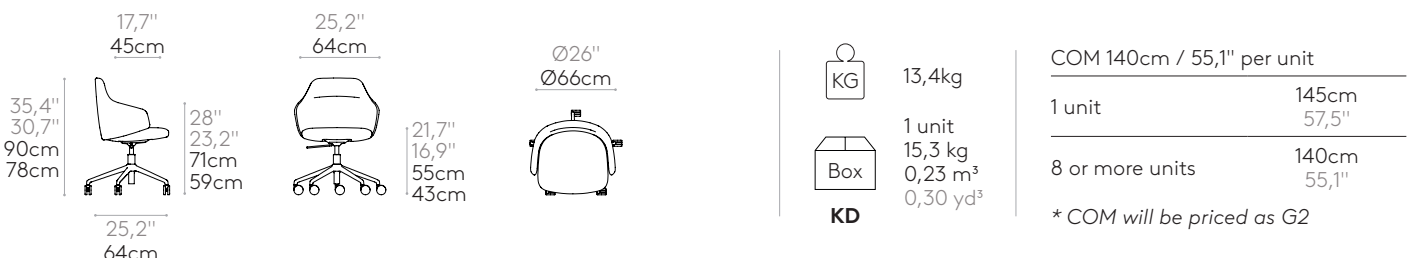

Armchair with medium back (5 spoke aluminum swivel base on casters + gas lift + tilt mechanism)

Code: **BIN0115**

Upholstered armchair with medium backrest and 5 spoke cast aluminum alloy swivel base with gas lift column, tilt mechanism and Ø65mm twin wheel casters with soft tread. The seat height is adjustable with gas lift column.

Tilt movement: 12° inclination mechanism with tilt lock in working position and safety release. Adjustable seat height.

Upholstery: in all the fabrics and leathers indicated in our finishes book.

Base finishes: polished or micro-textured powder coated in black or white.

Casters: Ø65mm twin wheel casters with soft tread as standard. Casters with hard tread are available.

Product with GREENGUARD Gold Certificate.