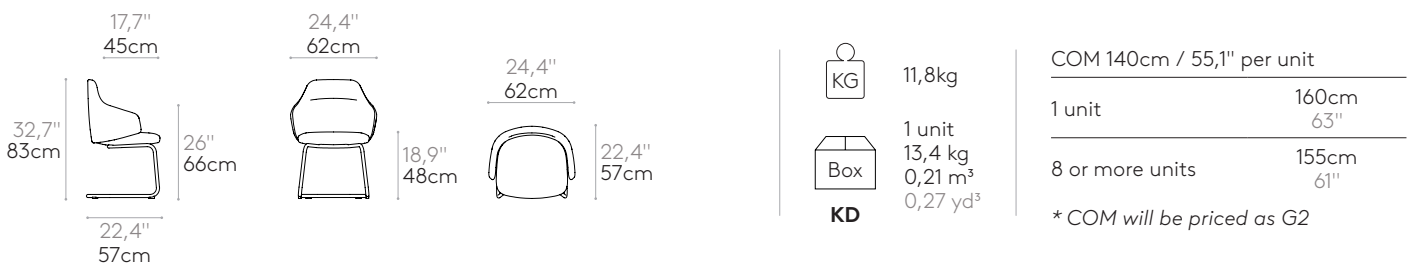

Armchair with medium back and cantilever base

Code: **BIN0140**

Upholstered armchair with medium backrest and round steel tube cantilever frame.

Upholstery: in all the fabrics and leathers indicated in our finishes book.

Base finishes: in chrome or micro-textured powder coated in colours M1 and M2 from our metallic swatch card.

Glides: plastic glides as standard. Felt glides are available with an upcharge.

Product with GREENGUARD Gold Certificate.