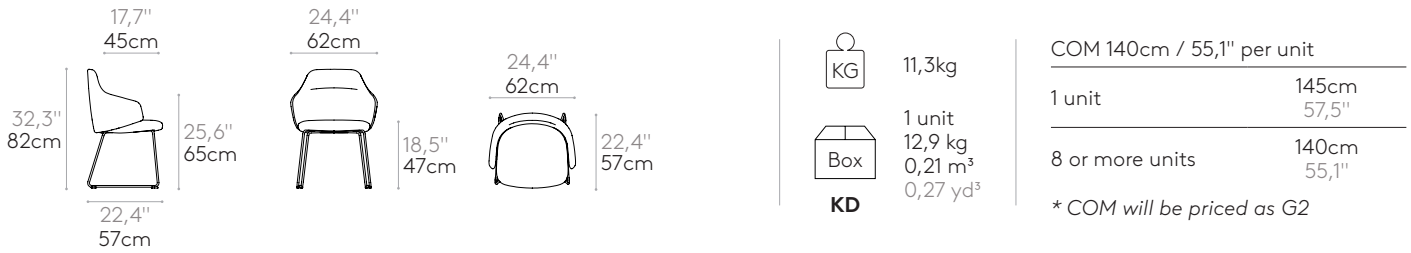

Armchair with medium back and sled frame

Code: **BIN0135**

Upholstered armchair with low backrest and round steel rod sled frame.

Upholstery: in all the fabrics and leathers indicated in our finishes book.

Frame finishes: in chrome or micro-textured powder coated in colours M1 and M2 from our metallic swatch card.

Glides: plastic glides as standard. Felt glides are available with an upcharge.

Product with GREENGUARD Gold Certificate.