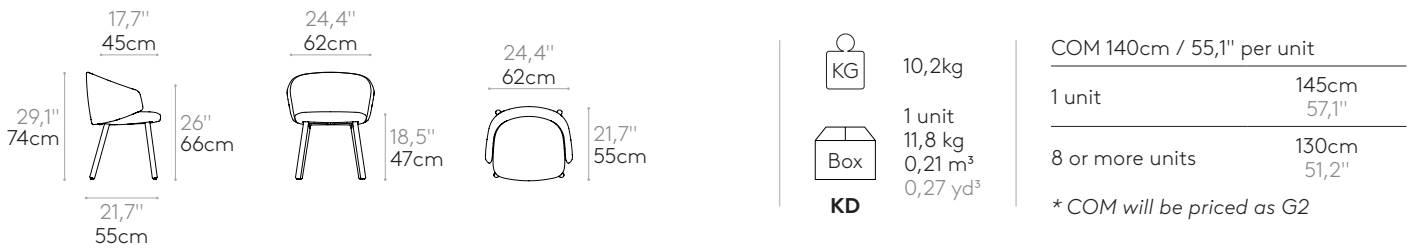

Armchair with low back and wooden 4 leg frame

Code: **BIN0050MA**

Upholstered armchair with low backrest and 4 leg frame in solid oak, reinforced with an inner steel structure.

Upholstery: in all the fabrics and leathers indicated in our finishes book.

Leg finishes: in any of the oak finishes from our wood swatch card.

Glides: plastic glides as standard. Felt glides are available with an upcharge.

Product with GREENGUARD Gold Certificate.