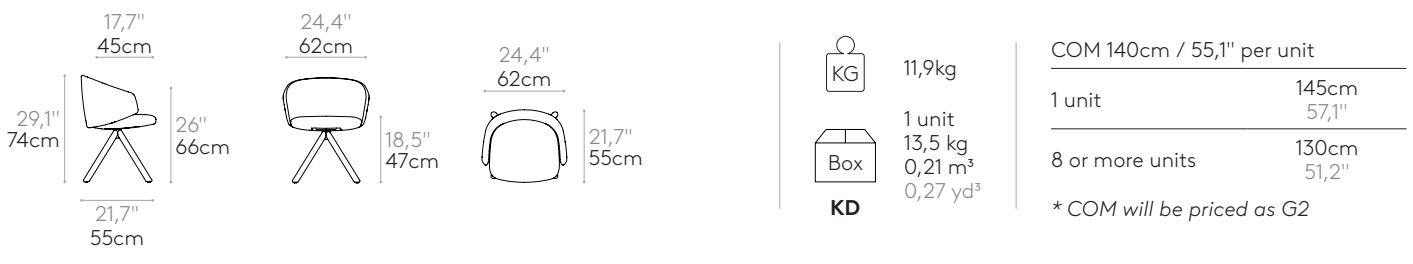

Armchair with low back and 4 spoke wooden swivel base

Code: **BIN0030MA**

Upholstered armchair with low backrest and 4 spoke swivel oak base, reinforced with an inner steel structure. The seat height is not adjustable.

Upholstery: in all the fabrics and leathers indicated in our finishes book.

Leg finishes: in any of the oak finishes from our wood swatch card.

Glides: plastic glides as standard. Felt glides are available with an upcharge.

Product with GREENGUARD Gold Certificate.